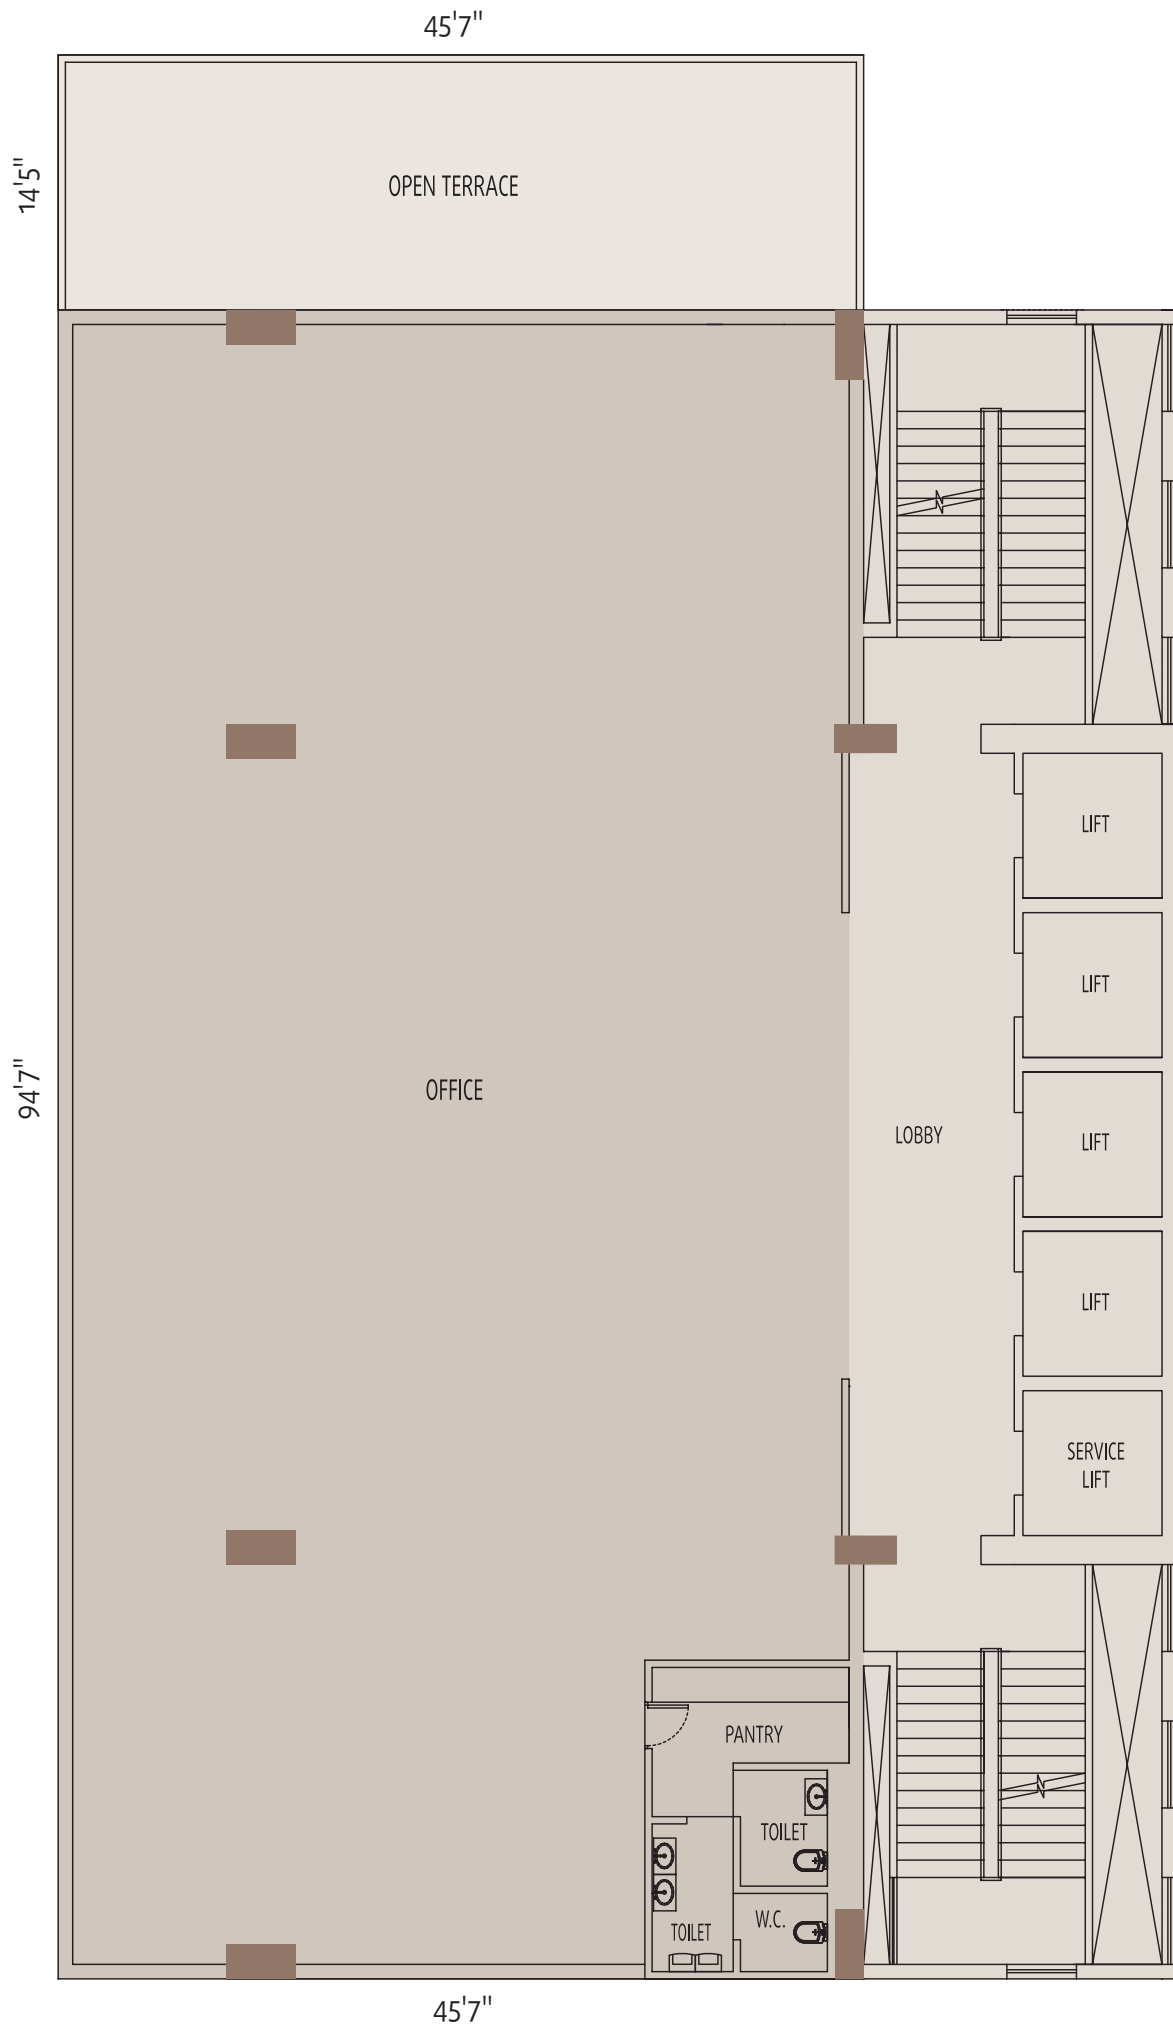

SHAKESPEARE SARANI

Showroom Area 5,179 sq.ft.
GROUND FLOOR

Saleable Area 6,614 sq.ft.

FIRST FLOOR

Saleable Area 6,908 sq.ft.

SECOND FLOOR

Saleable Area 5,697 sq.ft.

THIRD FLOOR

Saleable Area 7,512 sq.ft.

FOURTH FLOOR

Saleable Area 6,640 sq.ft.

FIFTH FLOOR

Saleable Area 6,245 sq.ft.
SIXTH & SEVENTH FLOOR

Saleable Area 6,319 sq.ft.

EIGHTH FLOOR

Saleable Area 7,511 sq.ft.
TWELVETH FLOOR

Saleable Area 7,199 sq.ft.
THIRTEENTH FLOOR