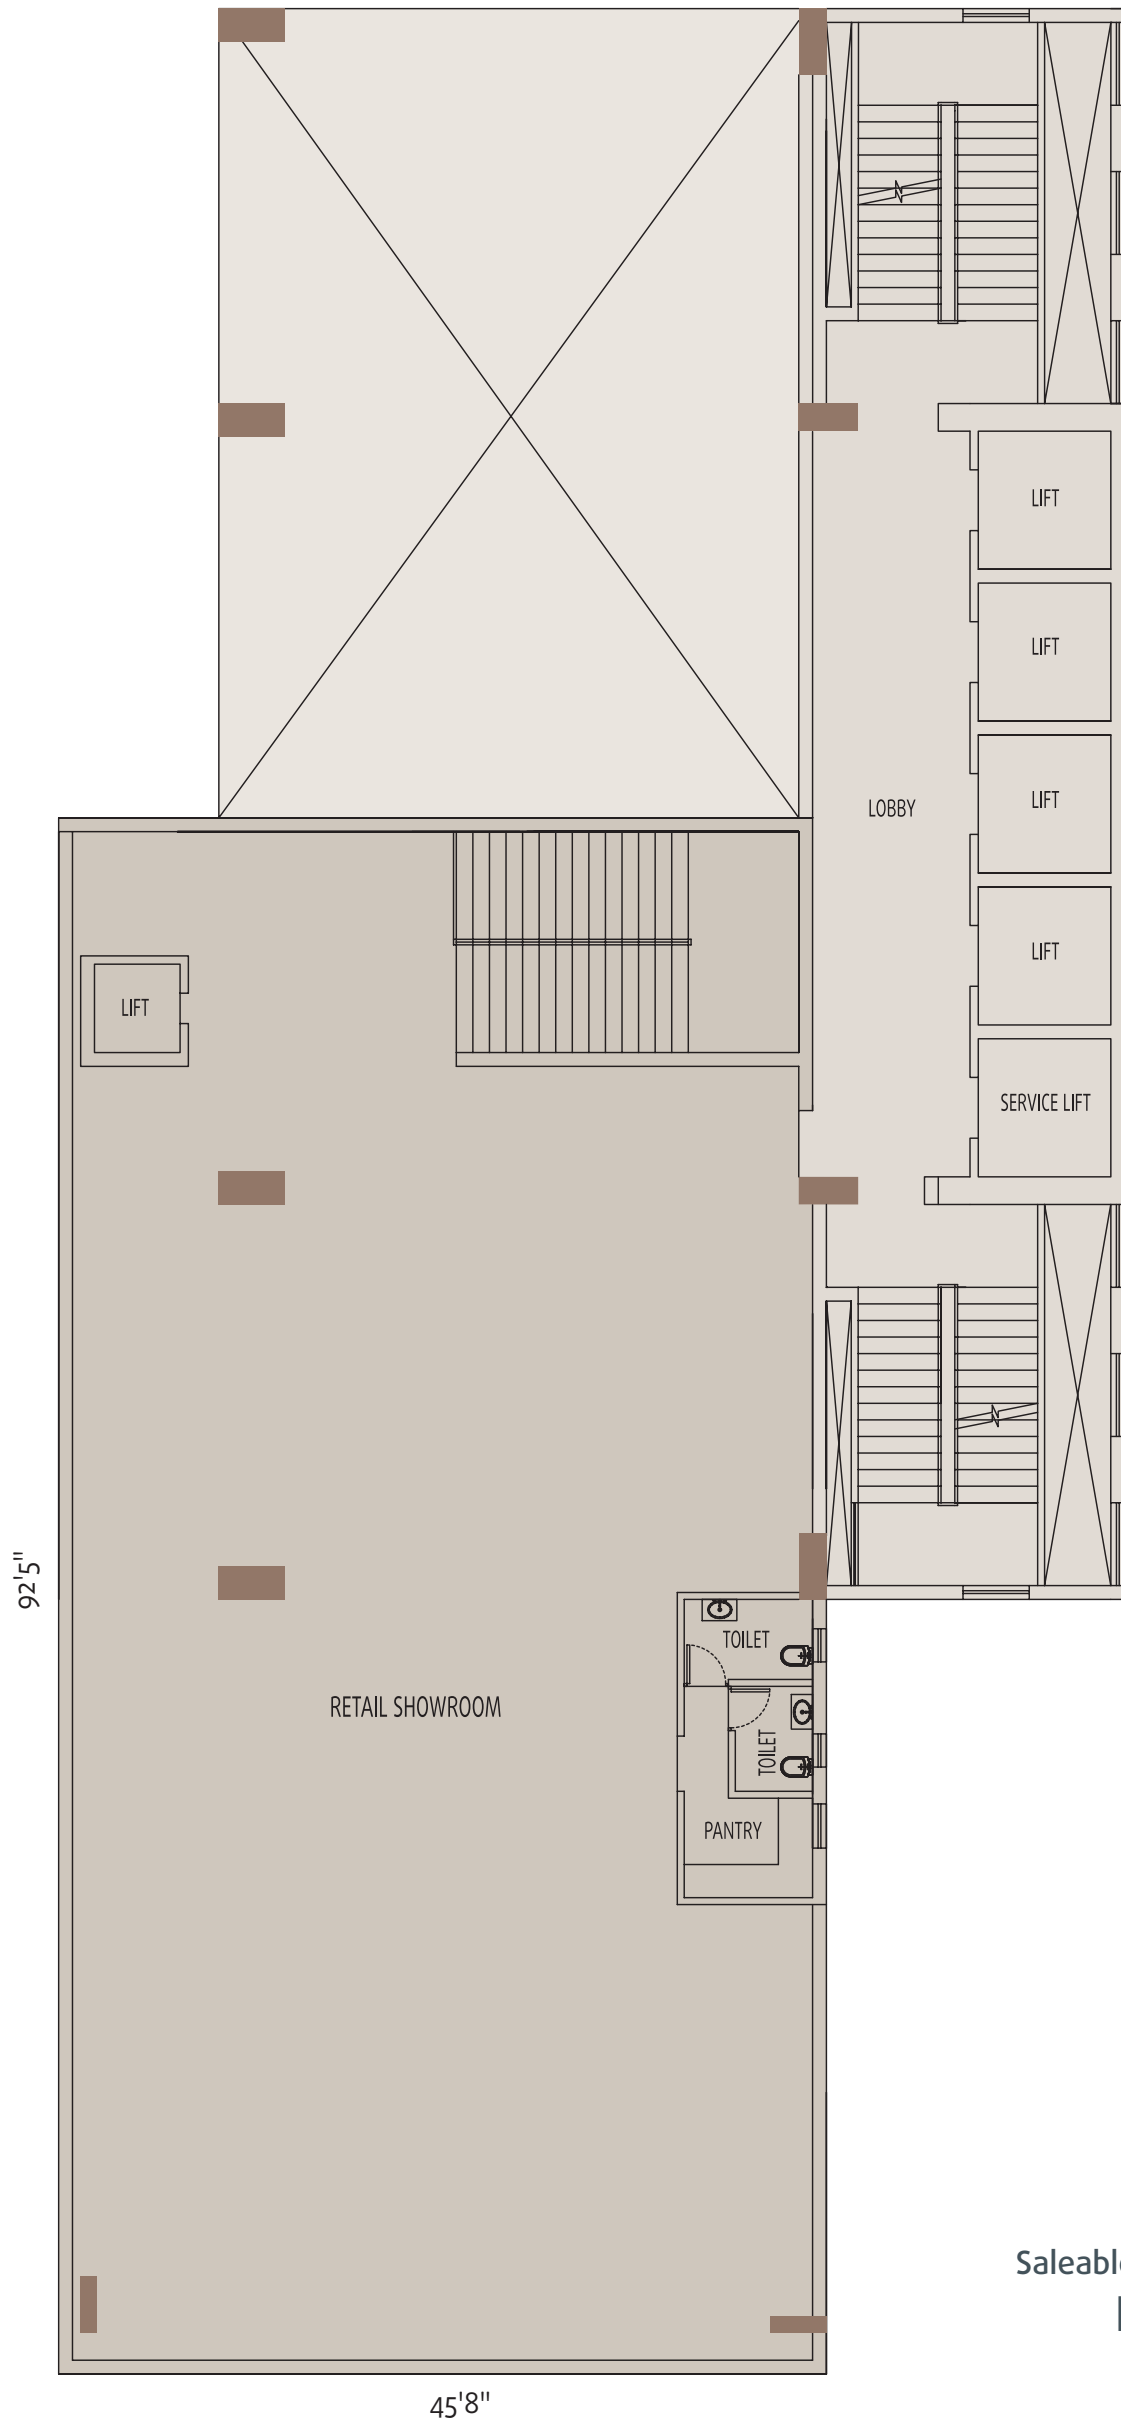

SHAKESPEARE SARANI

Showroom Area 5,179 sq.ft.
GROUND FLOOR

Saleable Area 6,614 sq.ft.

FIRST FLOOR

Saleable Area 6,908 sq.ft.

SECOND FLOOR

Saleable Area 5,697 sq.ft.

THIRD FLOOR

Saleable Area 7,512 sq.ft.

FOURTH FLOOR

Saleable Area 6,640 sq.ft.

FIFTH FLOOR

Saleable Area 6,245 sq.ft.
SIXTH & SEVENTH FLOOR

Saleable Area 6,319 sq.ft.

EIGHTH FLOOR

Saleable Area 7,511 sq.ft.
TWELVETH FLOOR

Saleable Area 7,199 sq.ft.
THIRTEENTH FLOOR