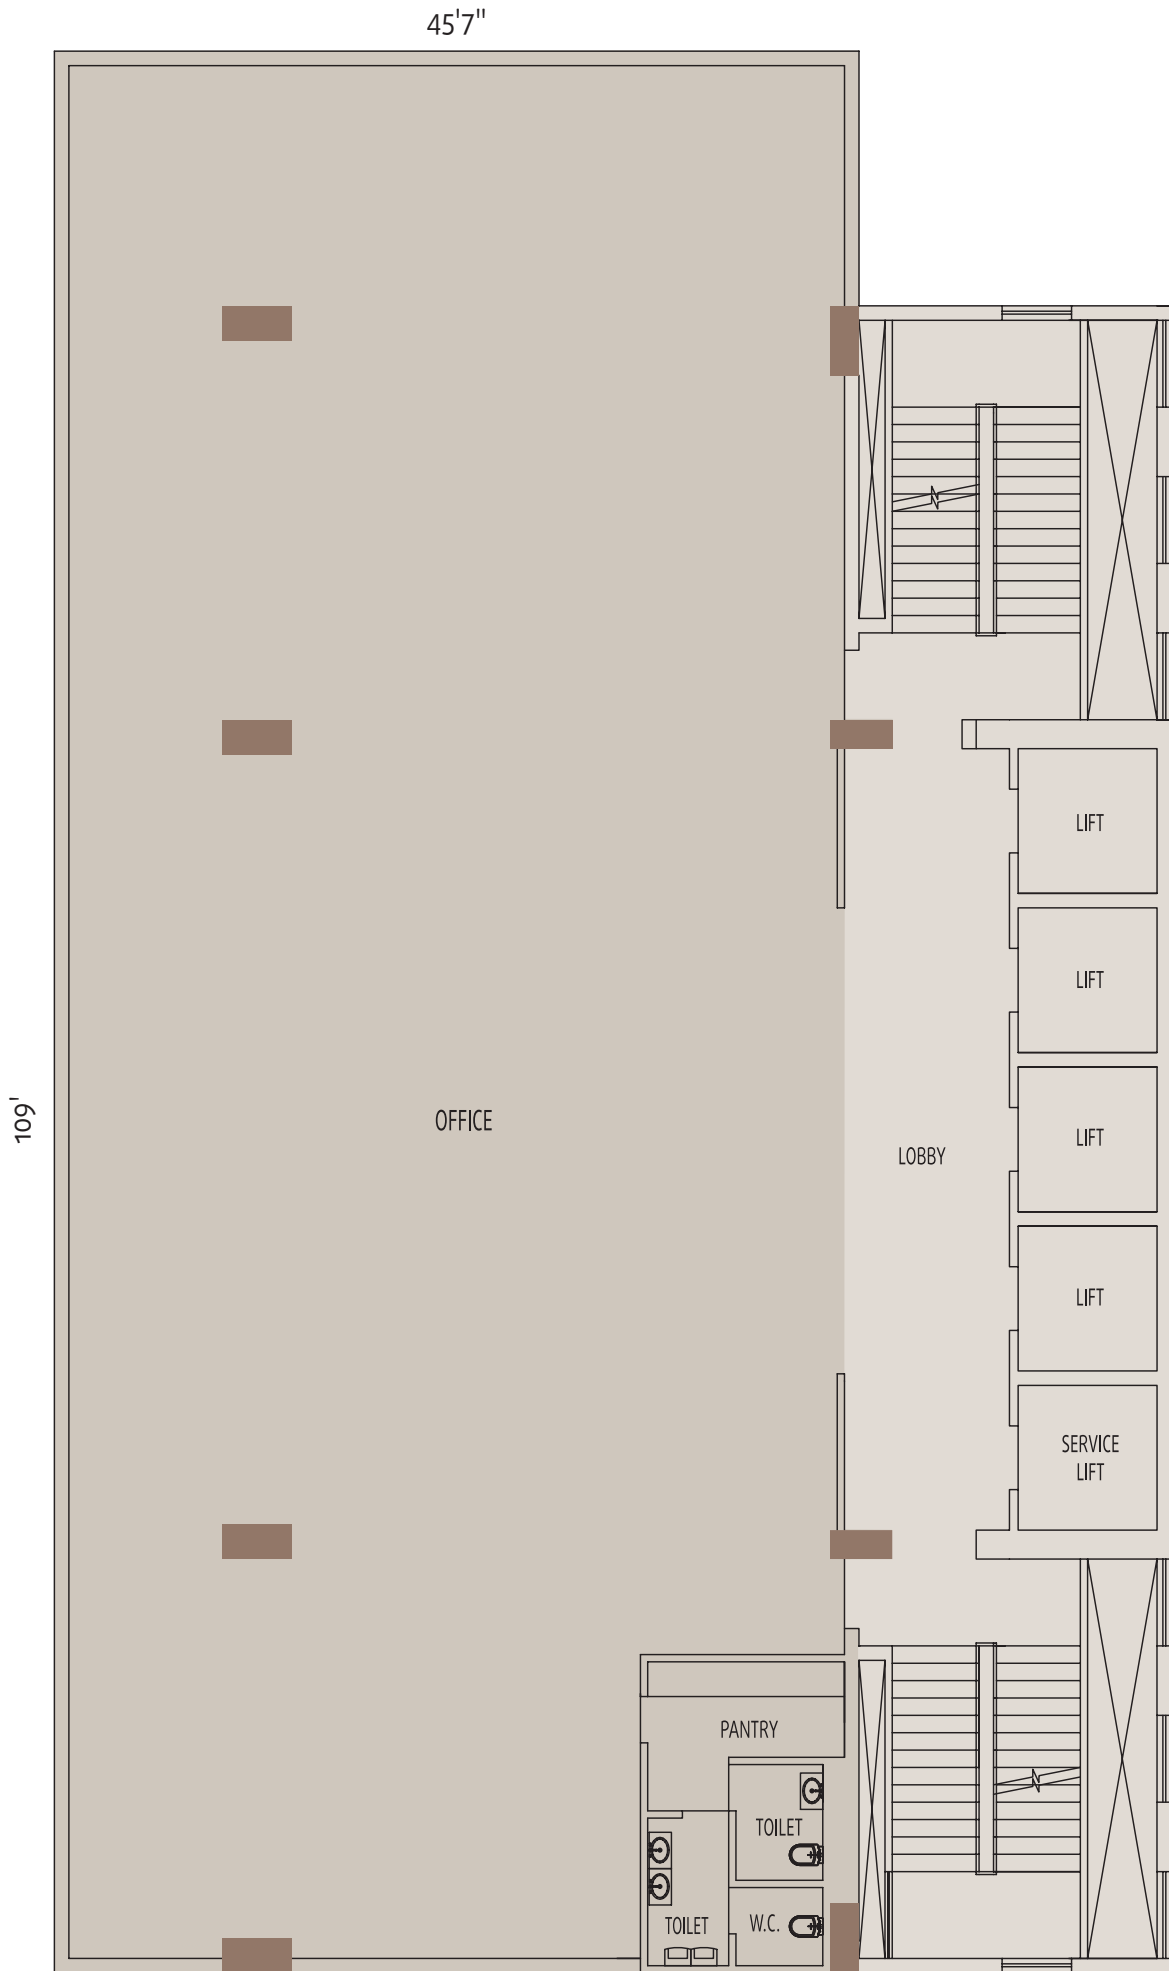

SHAKESPEARE SARANI

Showroom Area 5,179 sq.ft.
GROUND FLOOR

Saleable Area 6,614 sq.ft.

FIRST FLOOR

Saleable Area 6,908 sq.ft.

SECOND FLOOR

Saleable Area 5,697 sq.ft.

THIRD FLOOR

Saleable Area 7,512 sq.ft.

FOURTH FLOOR

Saleable Area 6,640 sq.ft.

FIFTH FLOOR

Saleable Area 6,245 sq.ft.
SIXTH & SEVENTH FLOOR

Saleable Area 6,319 sq.ft.

EIGHTH FLOOR

Saleable Area 7,511 sq.ft.
TWELVETH FLOOR

Saleable Area 7,199 sq.ft.
THIRTEENTH FLOOR