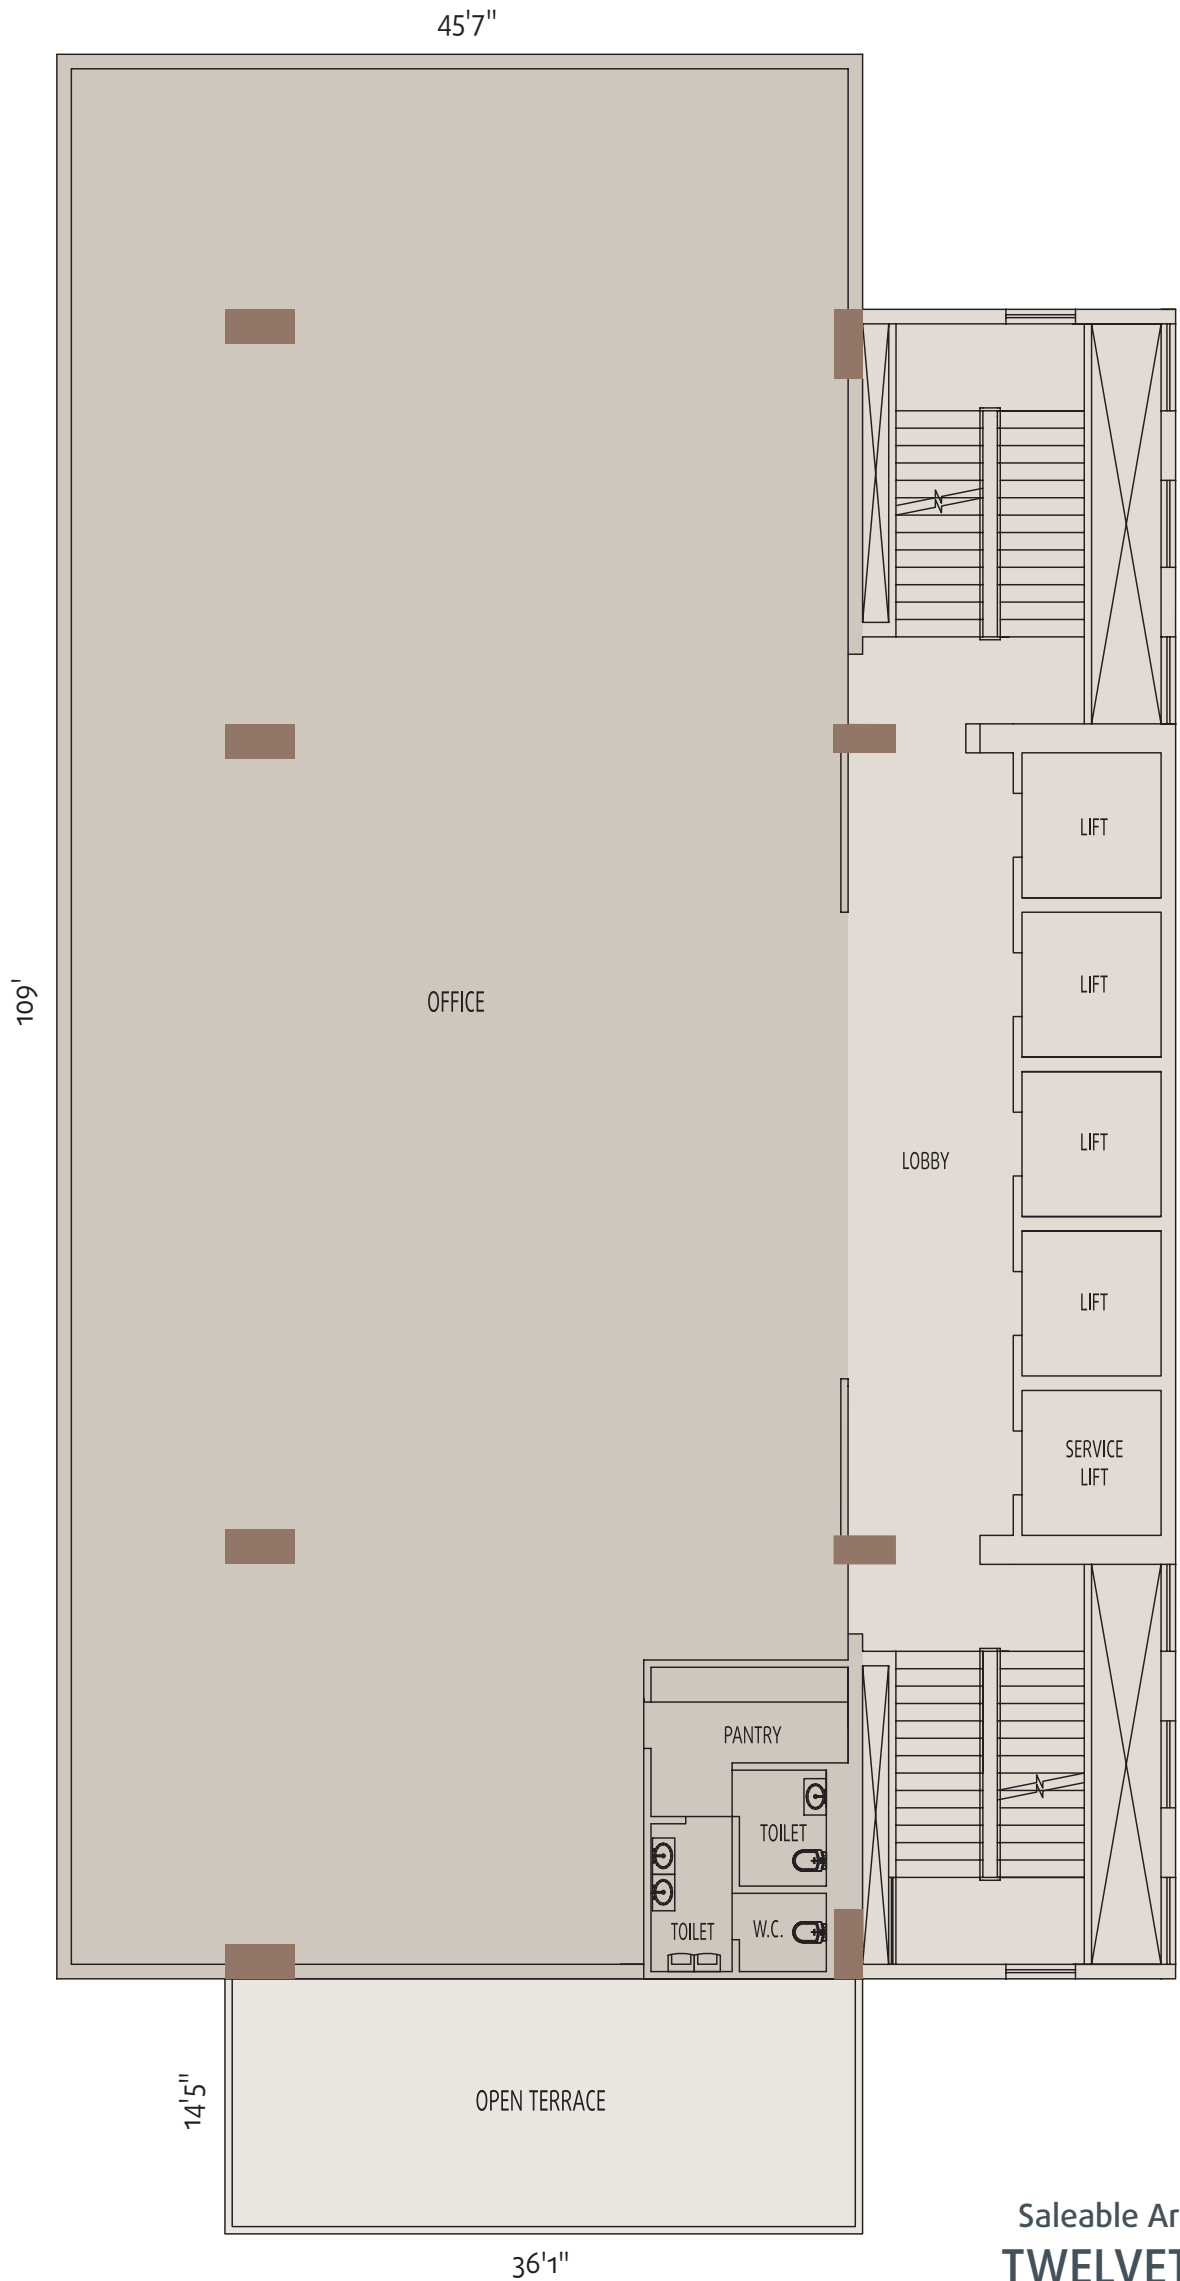

SHAKESPEARE SARANI

Showroom Area 5,179 sq.ft.
GROUND FLOOR

Saleable Area 6,614 sq.ft.

FIRST FLOOR

Saleable Area 6,908 sq.ft.

SECOND FLOOR

Saleable Area 5,697 sq.ft.

THIRD FLOOR

Saleable Area 7,512 sq.ft.

FOURTH FLOOR

Saleable Area 6,640 sq.ft.

FIFTH FLOOR

Saleable Area 6,245 sq.ft.
SIXTH & SEVENTH FLOOR

Saleable Area 6,319 sq.ft.

EIGHTH FLOOR

Saleable Area 7,511 sq.ft.
TWELVETH FLOOR

Saleable Area 7,199 sq.ft.
THIRTEENTH FLOOR