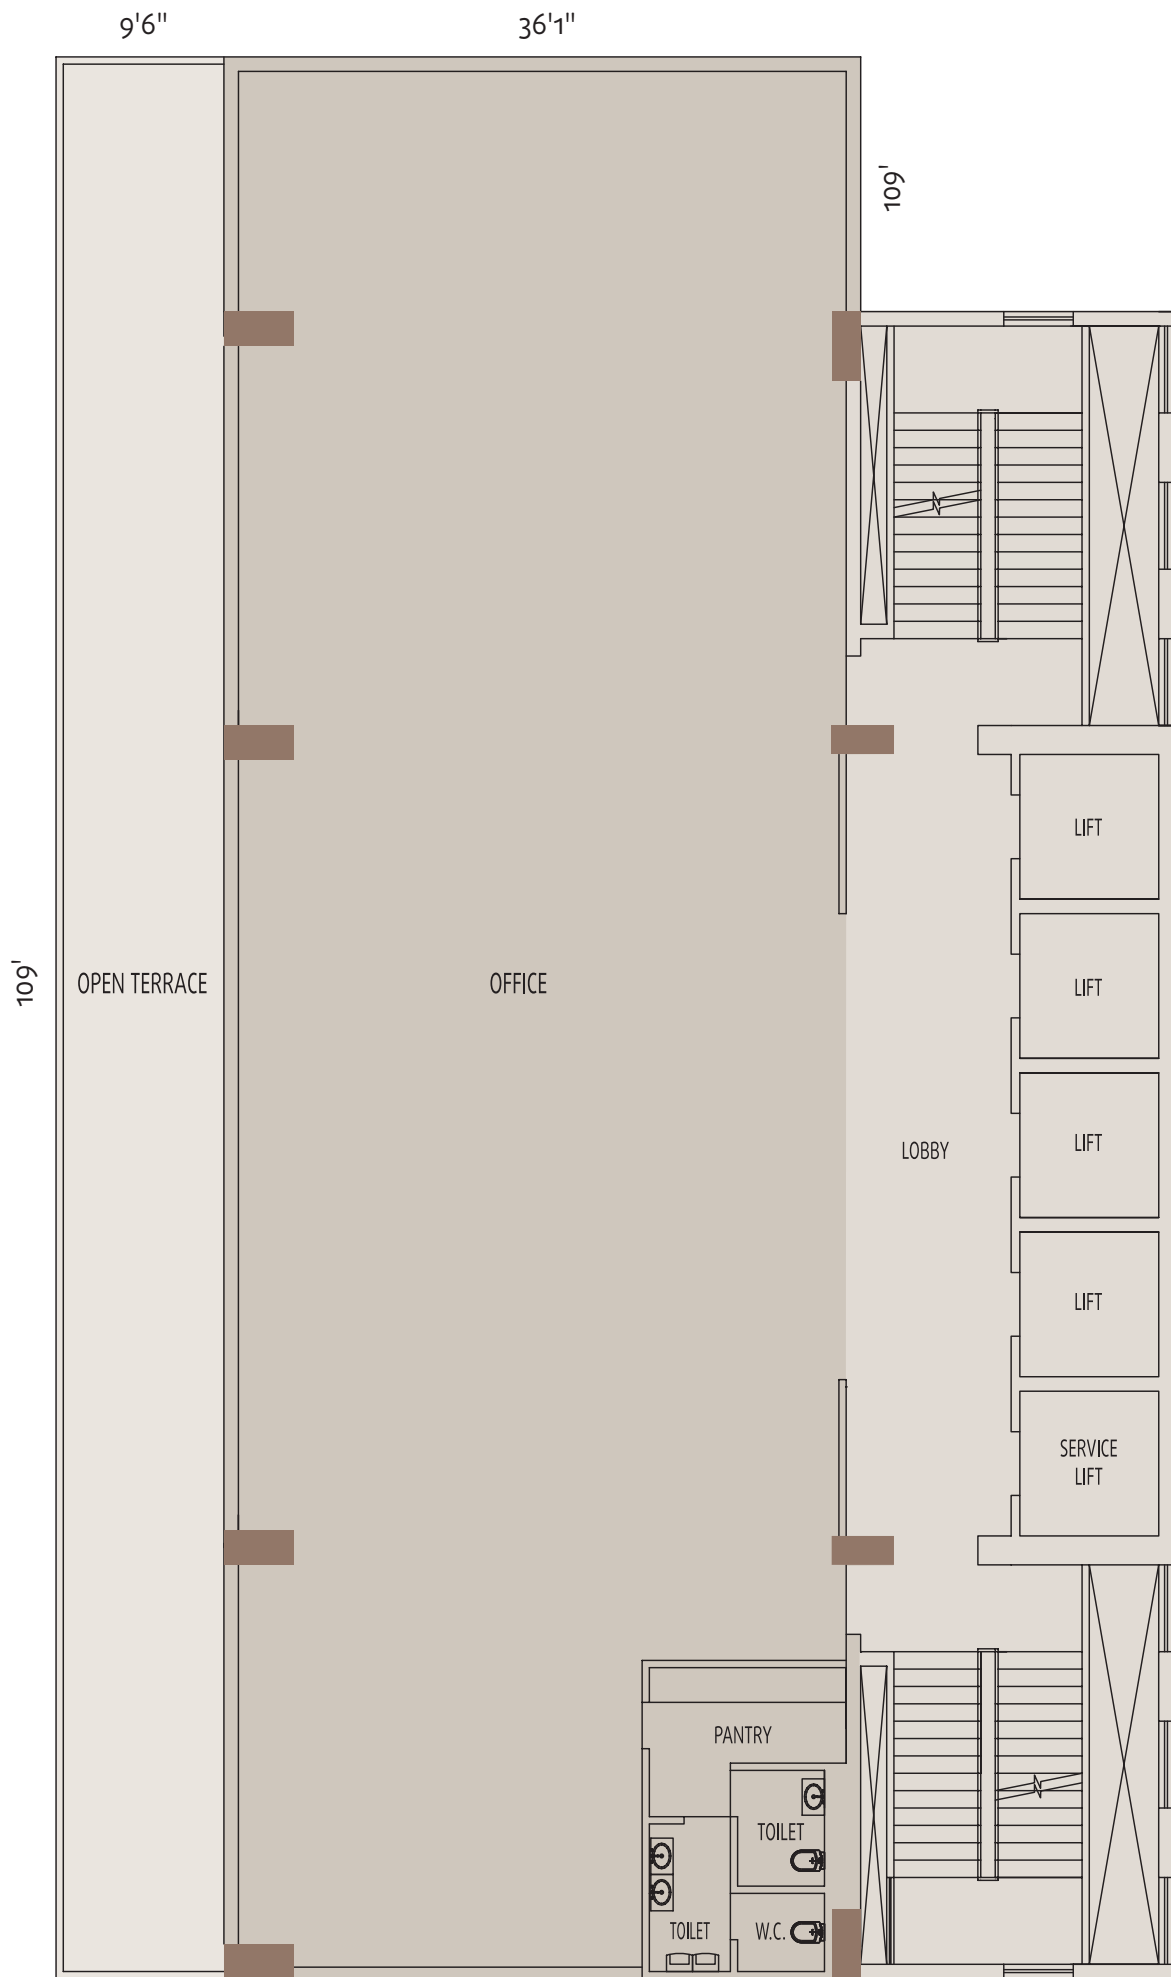

SHAKESPEARE SARANI

Showroom Area 5,179 sq.ft.
GROUND FLOOR

Saleable Area 6,614 sq.ft.

FIRST FLOOR

Saleable Area 6,908 sq.ft.

SECOND FLOOR

Saleable Area 5,697 sq.ft.

THIRD FLOOR

Saleable Area 7,512 sq.ft.

FOURTH FLOOR

Saleable Area 6,640 sq.ft.

FIFTH FLOOR

Saleable Area 6,245 sq.ft.
SIXTH & SEVENTH FLOOR

Saleable Area 6,319 sq.ft.

EIGHTH FLOOR

Saleable Area 7,511 sq.ft.
TWELVETH FLOOR

Saleable Area 7,199 sq.ft.
THIRTEENTH FLOOR