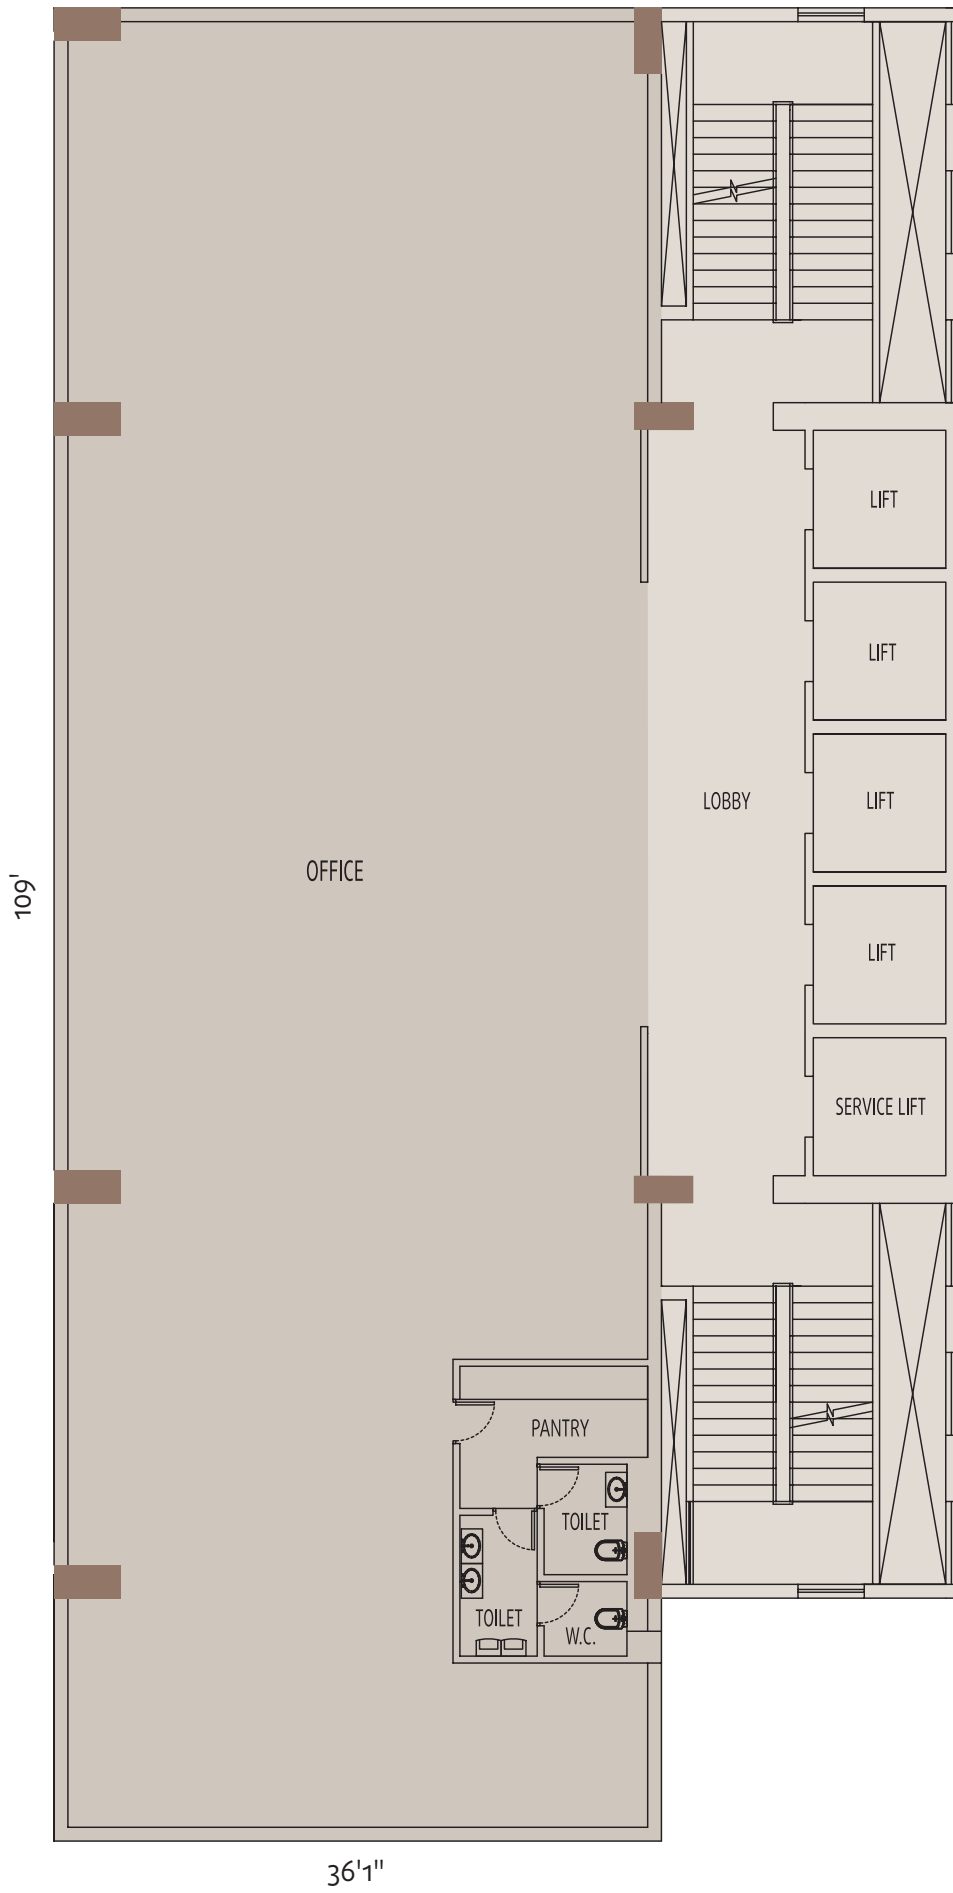

SHAKESPEARE SARANI

Showroom Area 5,179 sq.ft.
GROUND FLOOR

Saleable Area 6,614 sq.ft.

FIRST FLOOR

Saleable Area 6,908 sq.ft.

SECOND FLOOR

Saleable Area 5,697 sq.ft.

THIRD FLOOR

Saleable Area 7,512 sq.ft.

FOURTH FLOOR

Saleable Area 6,640 sq.ft.

FIFTH FLOOR

Saleable Area 6,245 sq.ft.
SIXTH & SEVENTH FLOOR

Saleable Area 6,319 sq.ft.

EIGHTH FLOOR

Saleable Area 7,511 sq.ft.
TWELVETH FLOOR

Saleable Area 7,199 sq.ft.
THIRTEENTH FLOOR