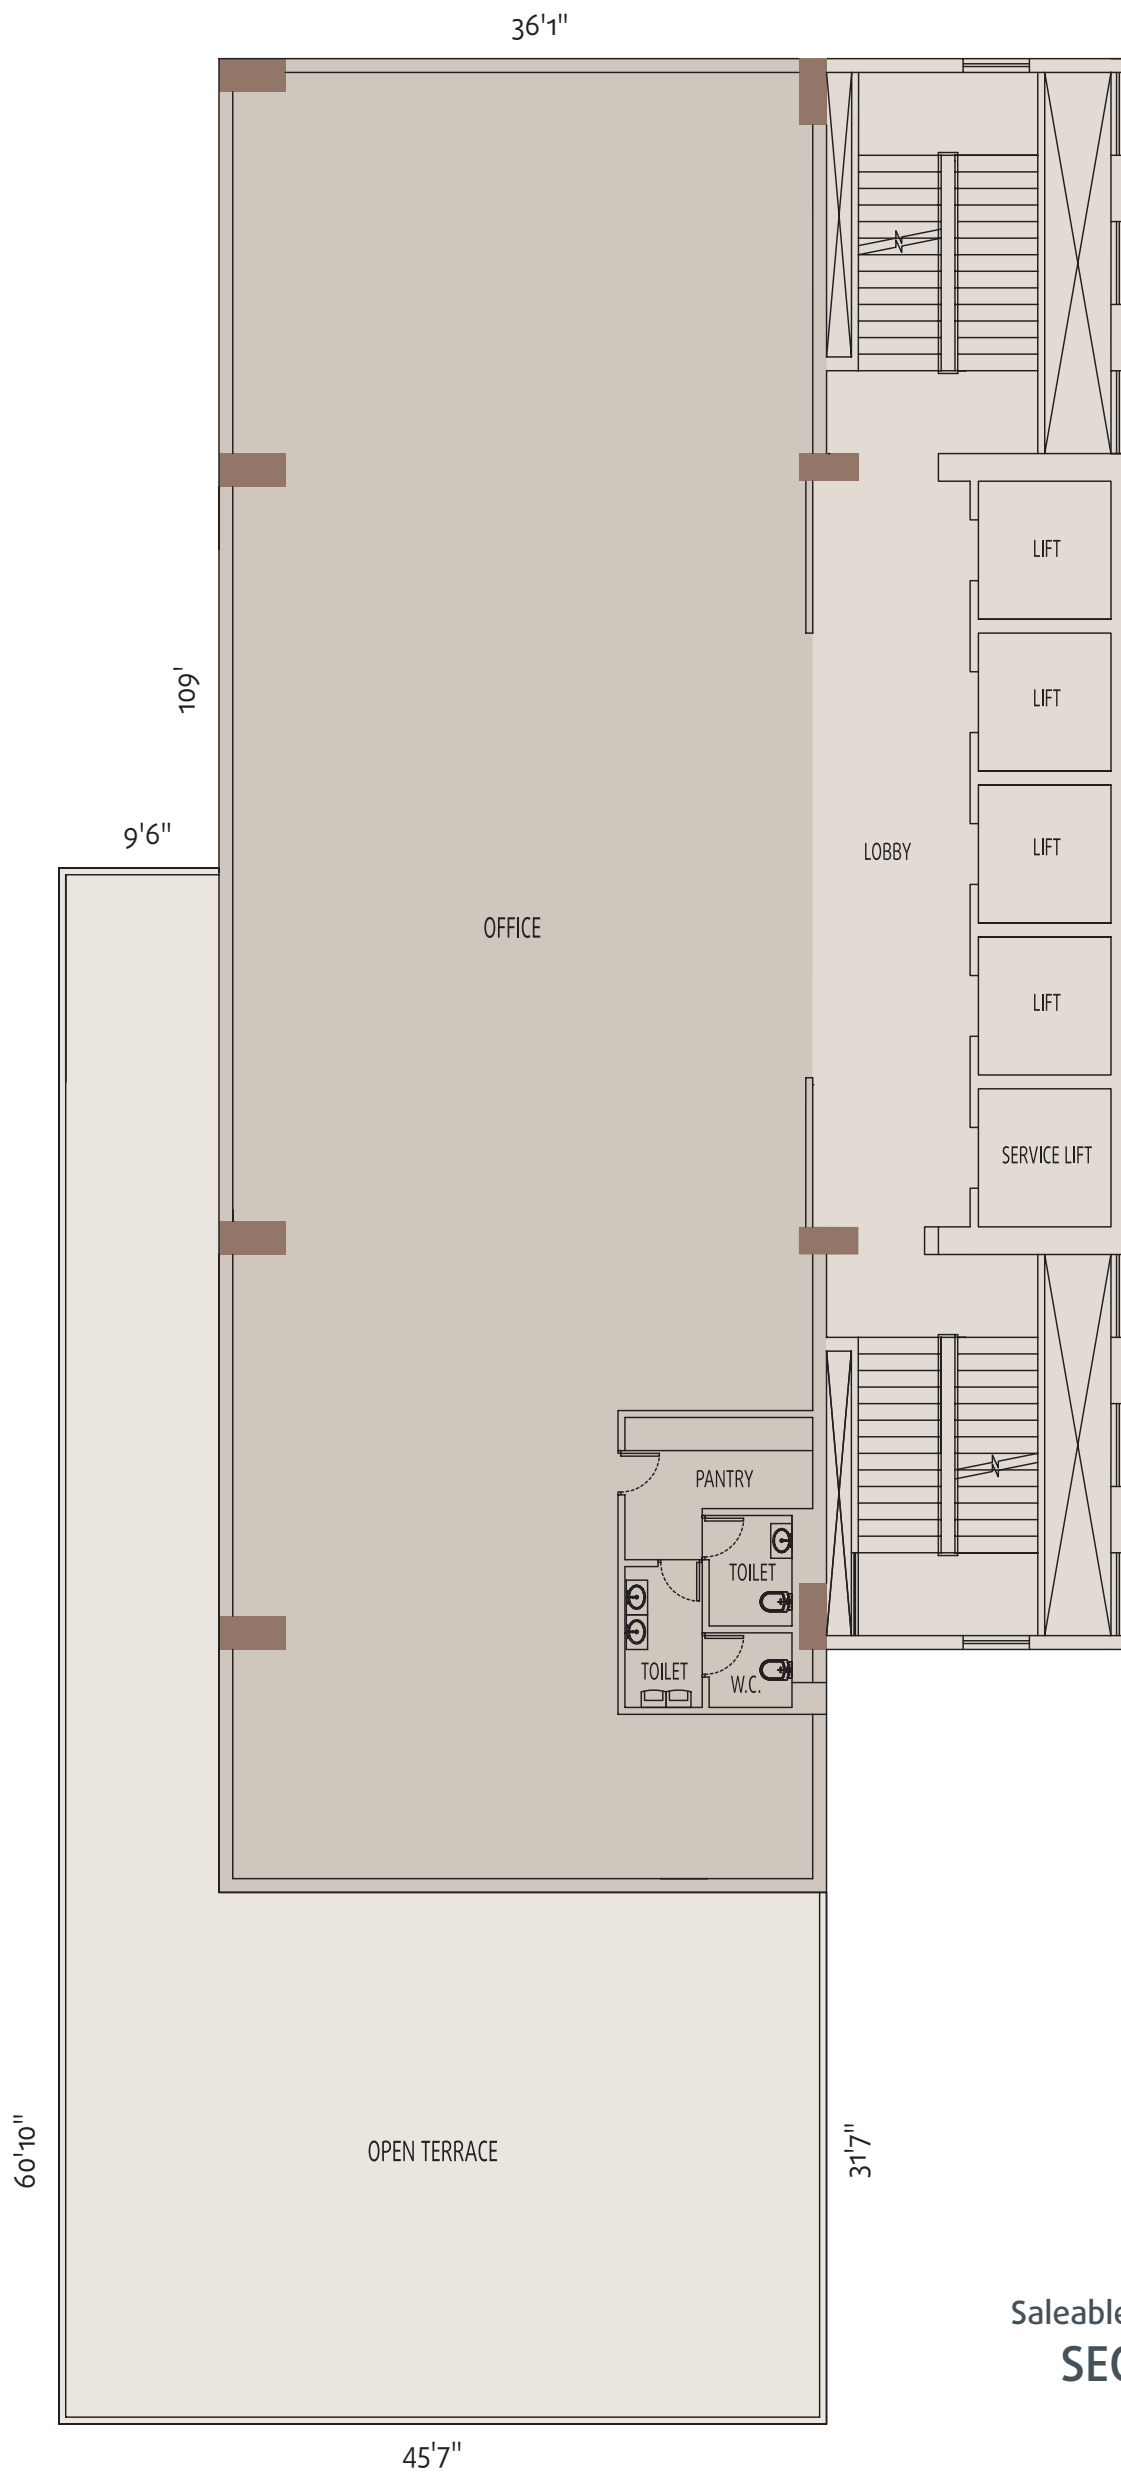

SHAKESPEARE SARANI

Showroom Area 5,179 sq.ft.
GROUND FLOOR

Saleable Area 6,614 sq.ft.

FIRST FLOOR

Saleable Area 6,908 sq.ft.

SECOND FLOOR

Saleable Area 5,697 sq.ft.

THIRD FLOOR

Saleable Area 7,512 sq.ft.

FOURTH FLOOR

Saleable Area 6,640 sq.ft.

FIFTH FLOOR

Saleable Area 6,245 sq.ft.
SIXTH & SEVENTH FLOOR

Saleable Area 6,319 sq.ft.

EIGHTH FLOOR

Saleable Area 7,511 sq.ft.
TWELVETH FLOOR

Saleable Area 7,199 sq.ft.
THIRTEENTH FLOOR