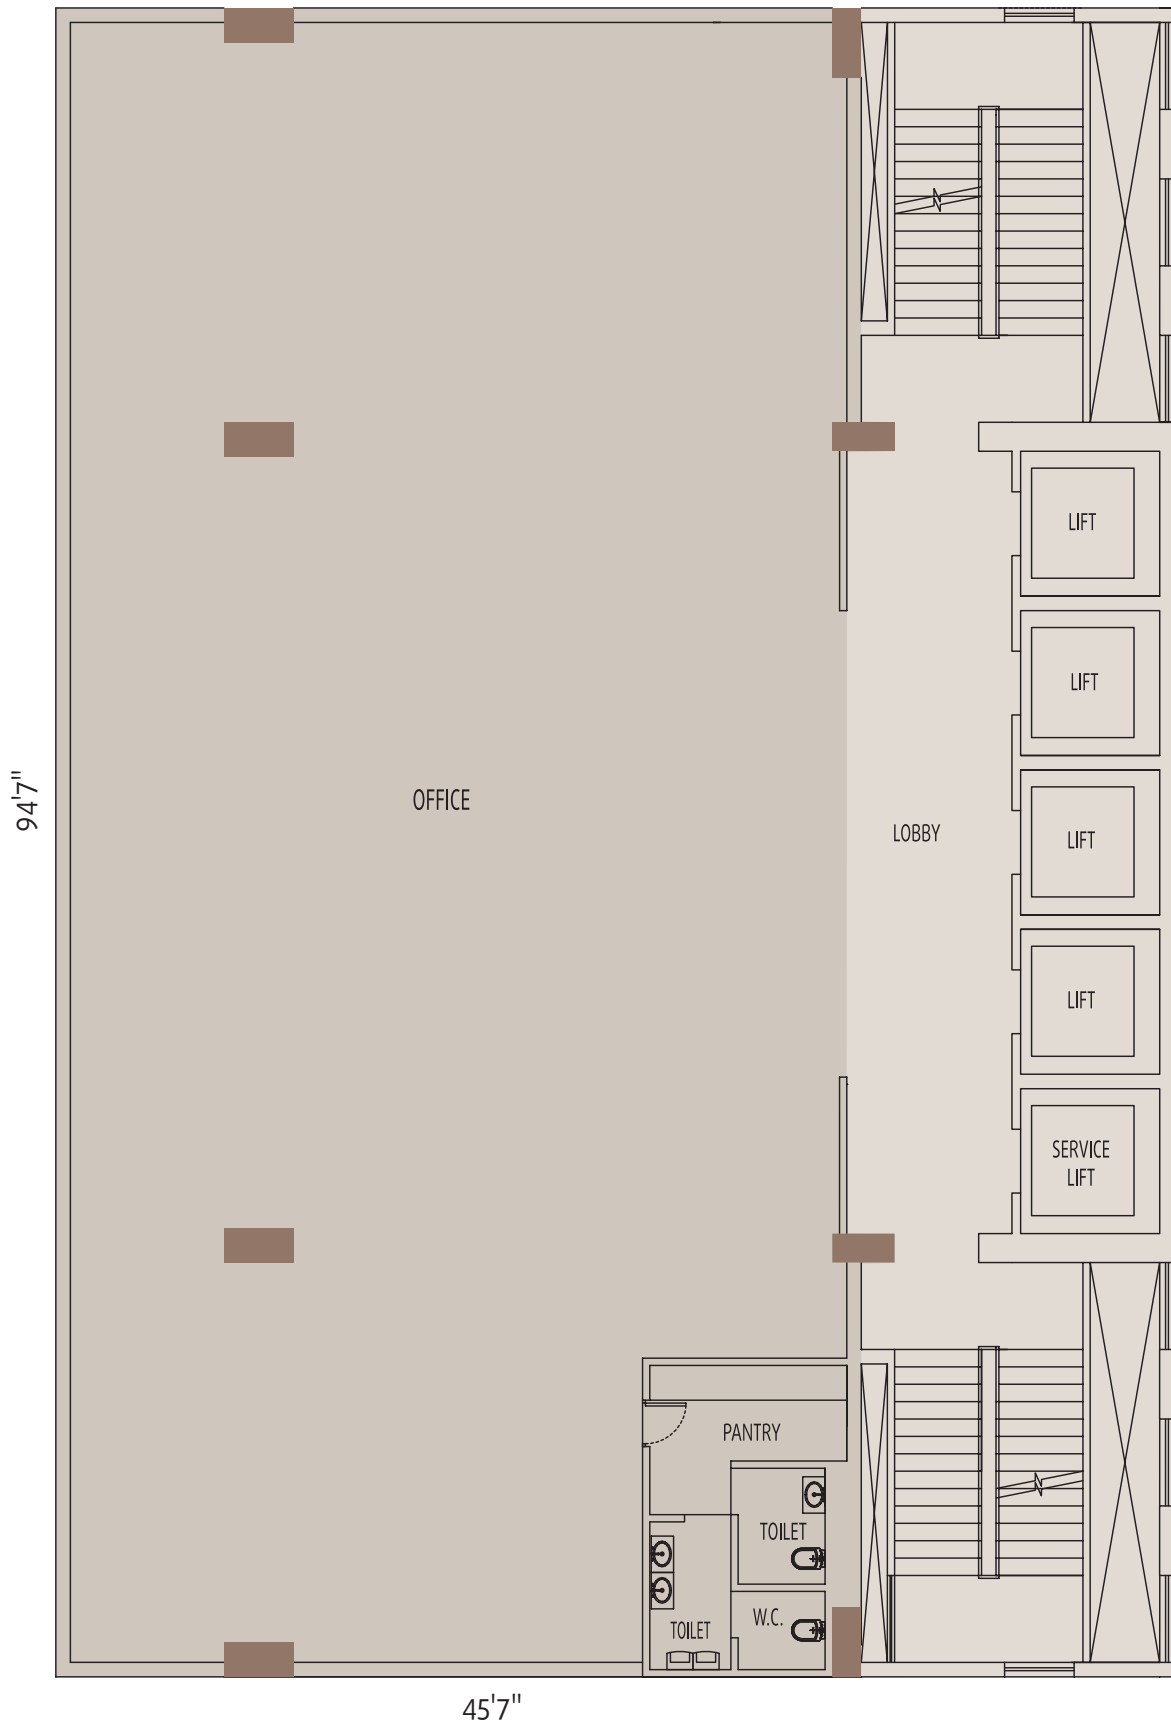

SHAKESPEARE SARANI

Showroom Area 5,179 sq.ft.
GROUND FLOOR

Saleable Area 6,614 sq.ft.

FIRST FLOOR

Saleable Area 6,908 sq.ft.

SECOND FLOOR

Saleable Area 5,697 sq.ft.

THIRD FLOOR

Saleable Area 7,512 sq.ft.

FOURTH FLOOR

Saleable Area 6,640 sq.ft.

FIFTH FLOOR

Saleable Area 6,245 sq.ft.
SIXTH & SEVENTH FLOOR

Saleable Area 6,319 sq.ft.

EIGHTH FLOOR

Saleable Area 7,511 sq.ft.
TWELVETH FLOOR

Saleable Area 7,199 sq.ft.
THIRTEENTH FLOOR