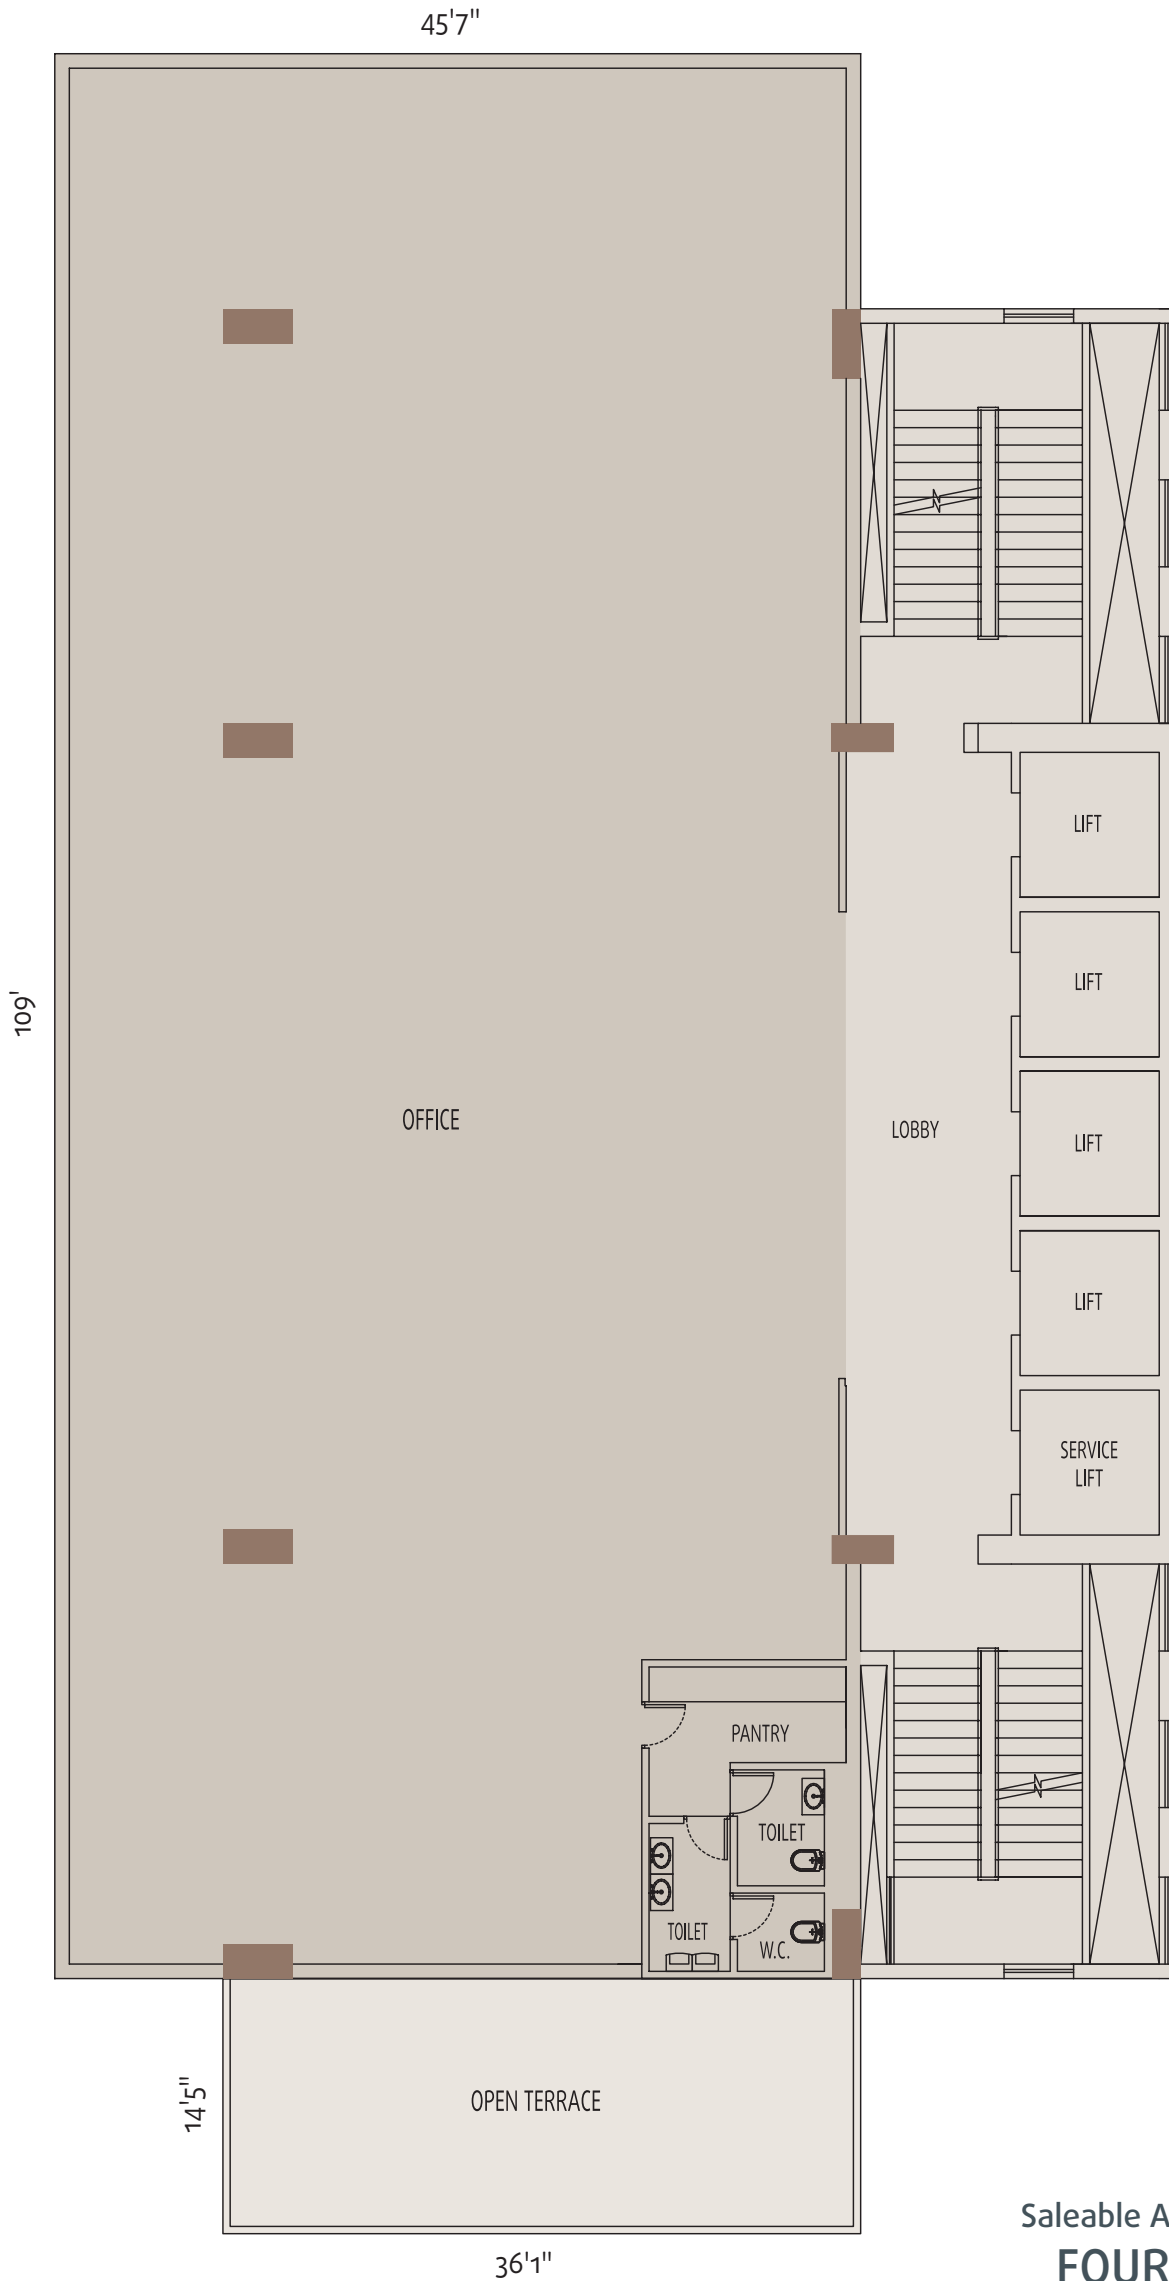

SHAKESPEARE SARANI

Showroom Area 5,179 sq.ft.
GROUND FLOOR

Saleable Area 6,614 sq.ft.

FIRST FLOOR

Saleable Area 6,908 sq.ft.

SECOND FLOOR

Saleable Area 5,697 sq.ft.

THIRD FLOOR

Saleable Area 7,512 sq.ft.

FOURTH FLOOR

Saleable Area 6,640 sq.ft.

FIFTH FLOOR

Saleable Area 6,245 sq.ft.
SIXTH & SEVENTH FLOOR

Saleable Area 6,319 sq.ft.

EIGHTH FLOOR

Saleable Area 7,511 sq.ft.
TWELVETH FLOOR

Saleable Area 7,199 sq.ft.
THIRTEENTH FLOOR