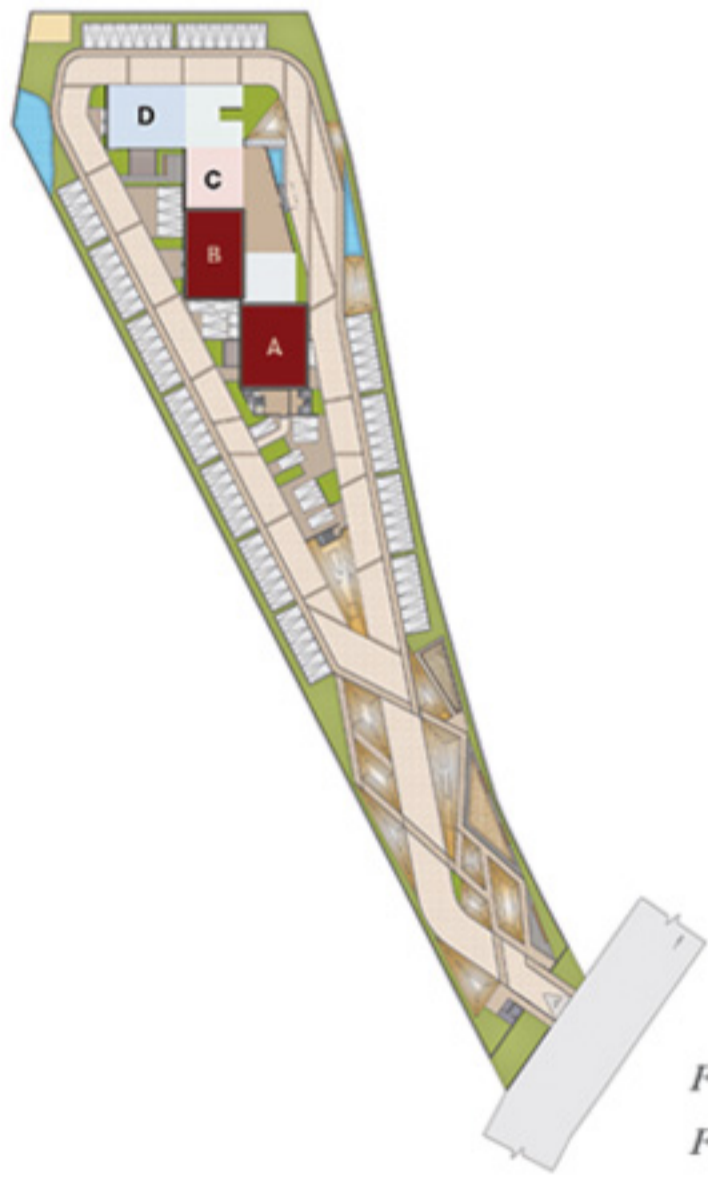

Legend

Flat - A: 3259 Sq. Ft.
Flat - B: 2899 Sq. Ft.

Legend

Flat - A: 3432 Sq. Ft.
Flat - B: 2940 Sq. Ft.

Floor Plans:

2ND - 7TH, 9TH, 12TH, 18TH, 21ST, 24TH, 27TH Floor Plan

A: 3259 Sq. Ft.

Flat Type: A & B

Floor Plans:

8TH, 11TH, 14TH, 17TH, 20TH, 23ND, 26TH Floor Plan

Flat Type: A & B