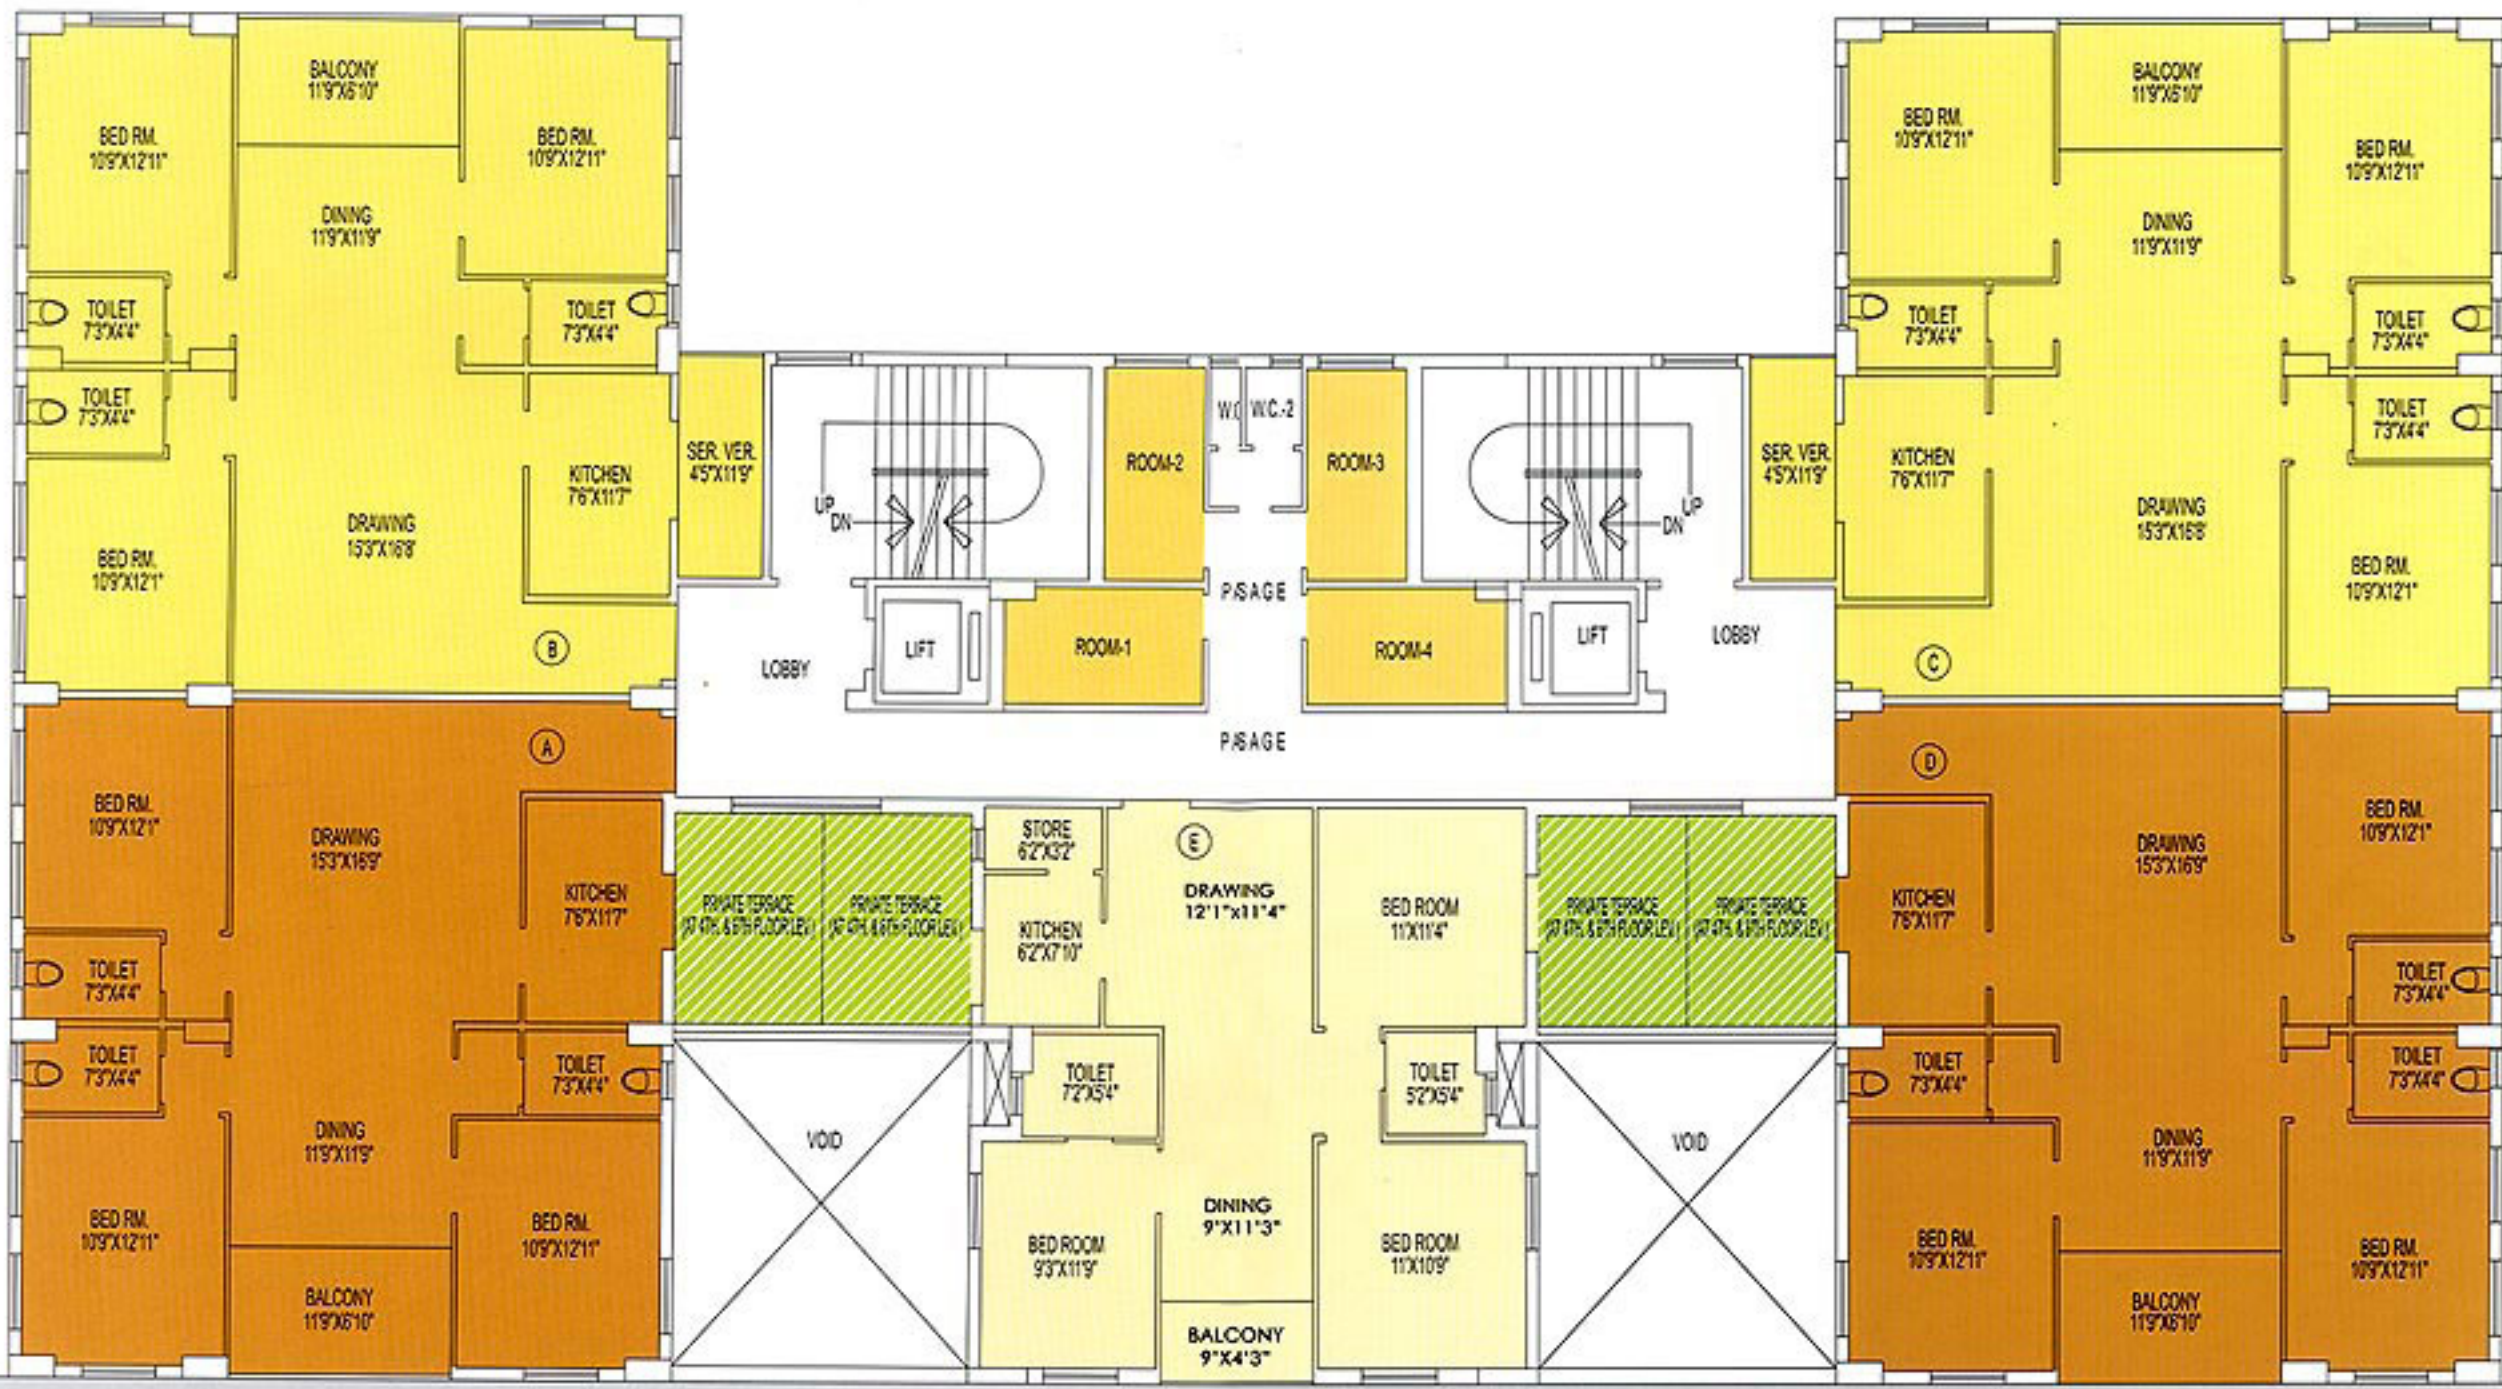

Flat type	Bed rooms	Flat Area 4th floor	Flat Area 5th floor	Flat Area 6th floor
A	3	1820 sq.ft.	1773 sq.ft.	1820 sq.ft.
B	3	1851 sq.ft.	1851 sq.ft.	1851 sq.ft.
C	3	1851sq.ft.	1851sq.ft.	1851 sq.ft.
D	3	1820 sq.ft.	1773 sq.ft.	1820 sq.ft.
E	3	1336sq.ft.	1243sq.ft.	1336sq.ft.

# Fourth To Sixth Floor Plan

S. P. Iukherjee Road