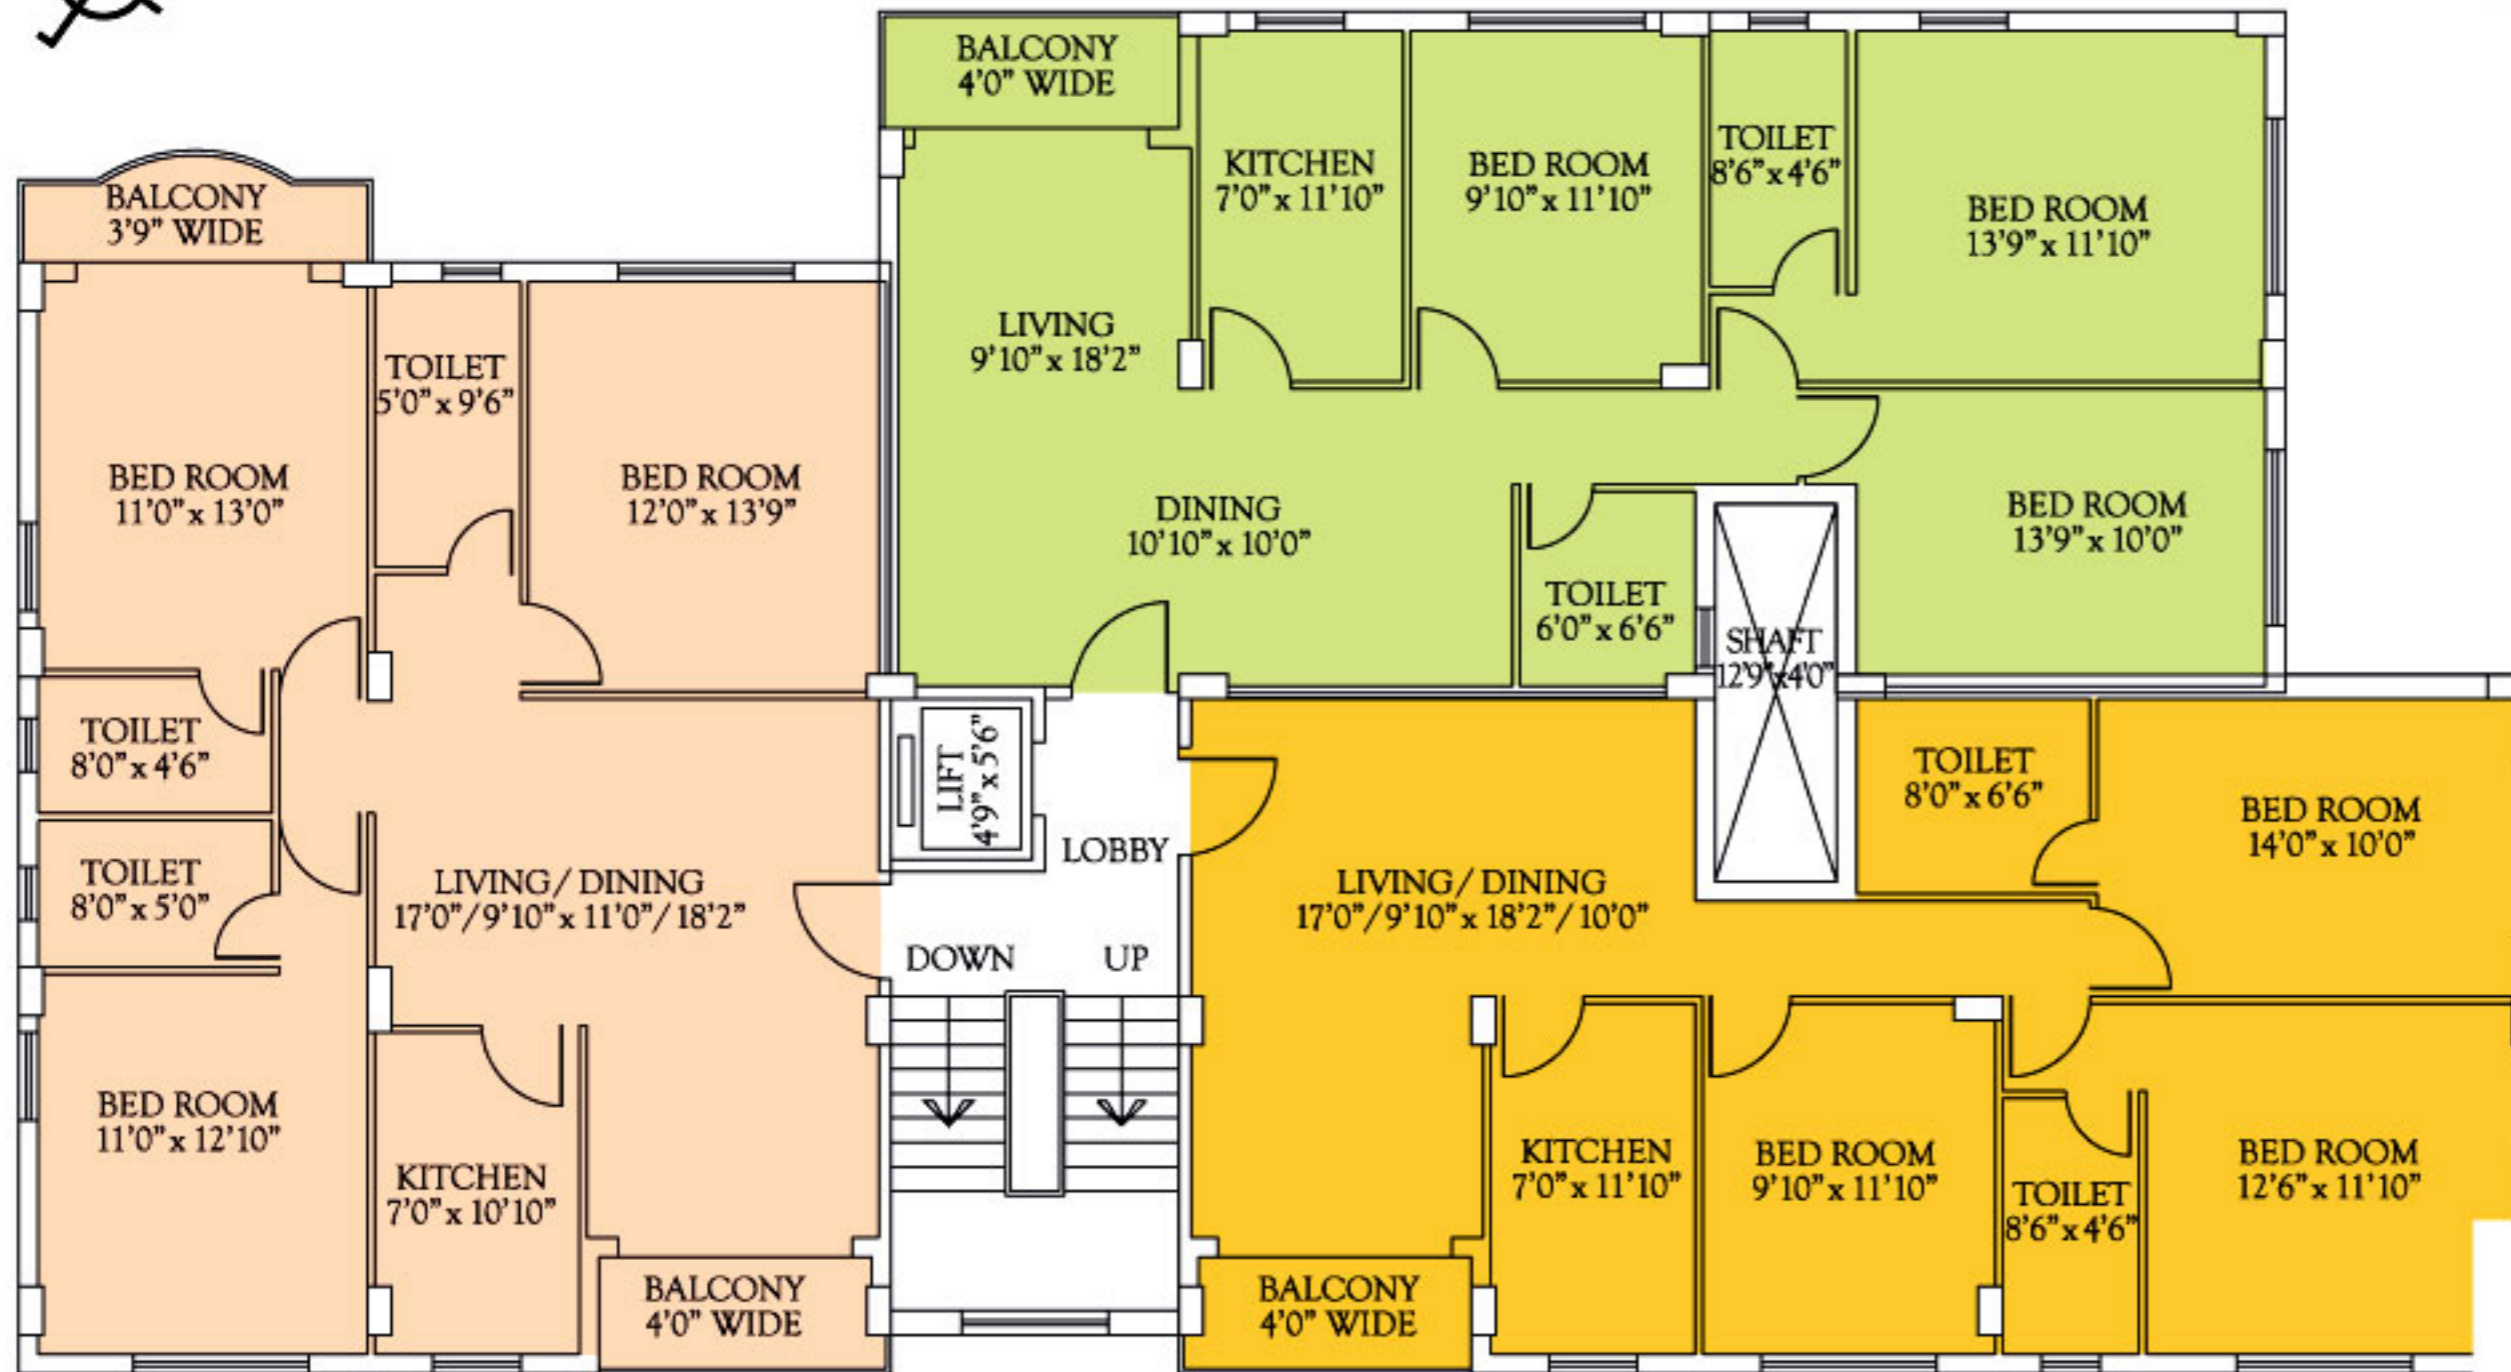

Floor Plan : Block VIII

Flat	Built-up Area	Bedrooms	Total Saleable Area
A	1136	3	1475
B	1055	3	1370
C	1026	3	1333