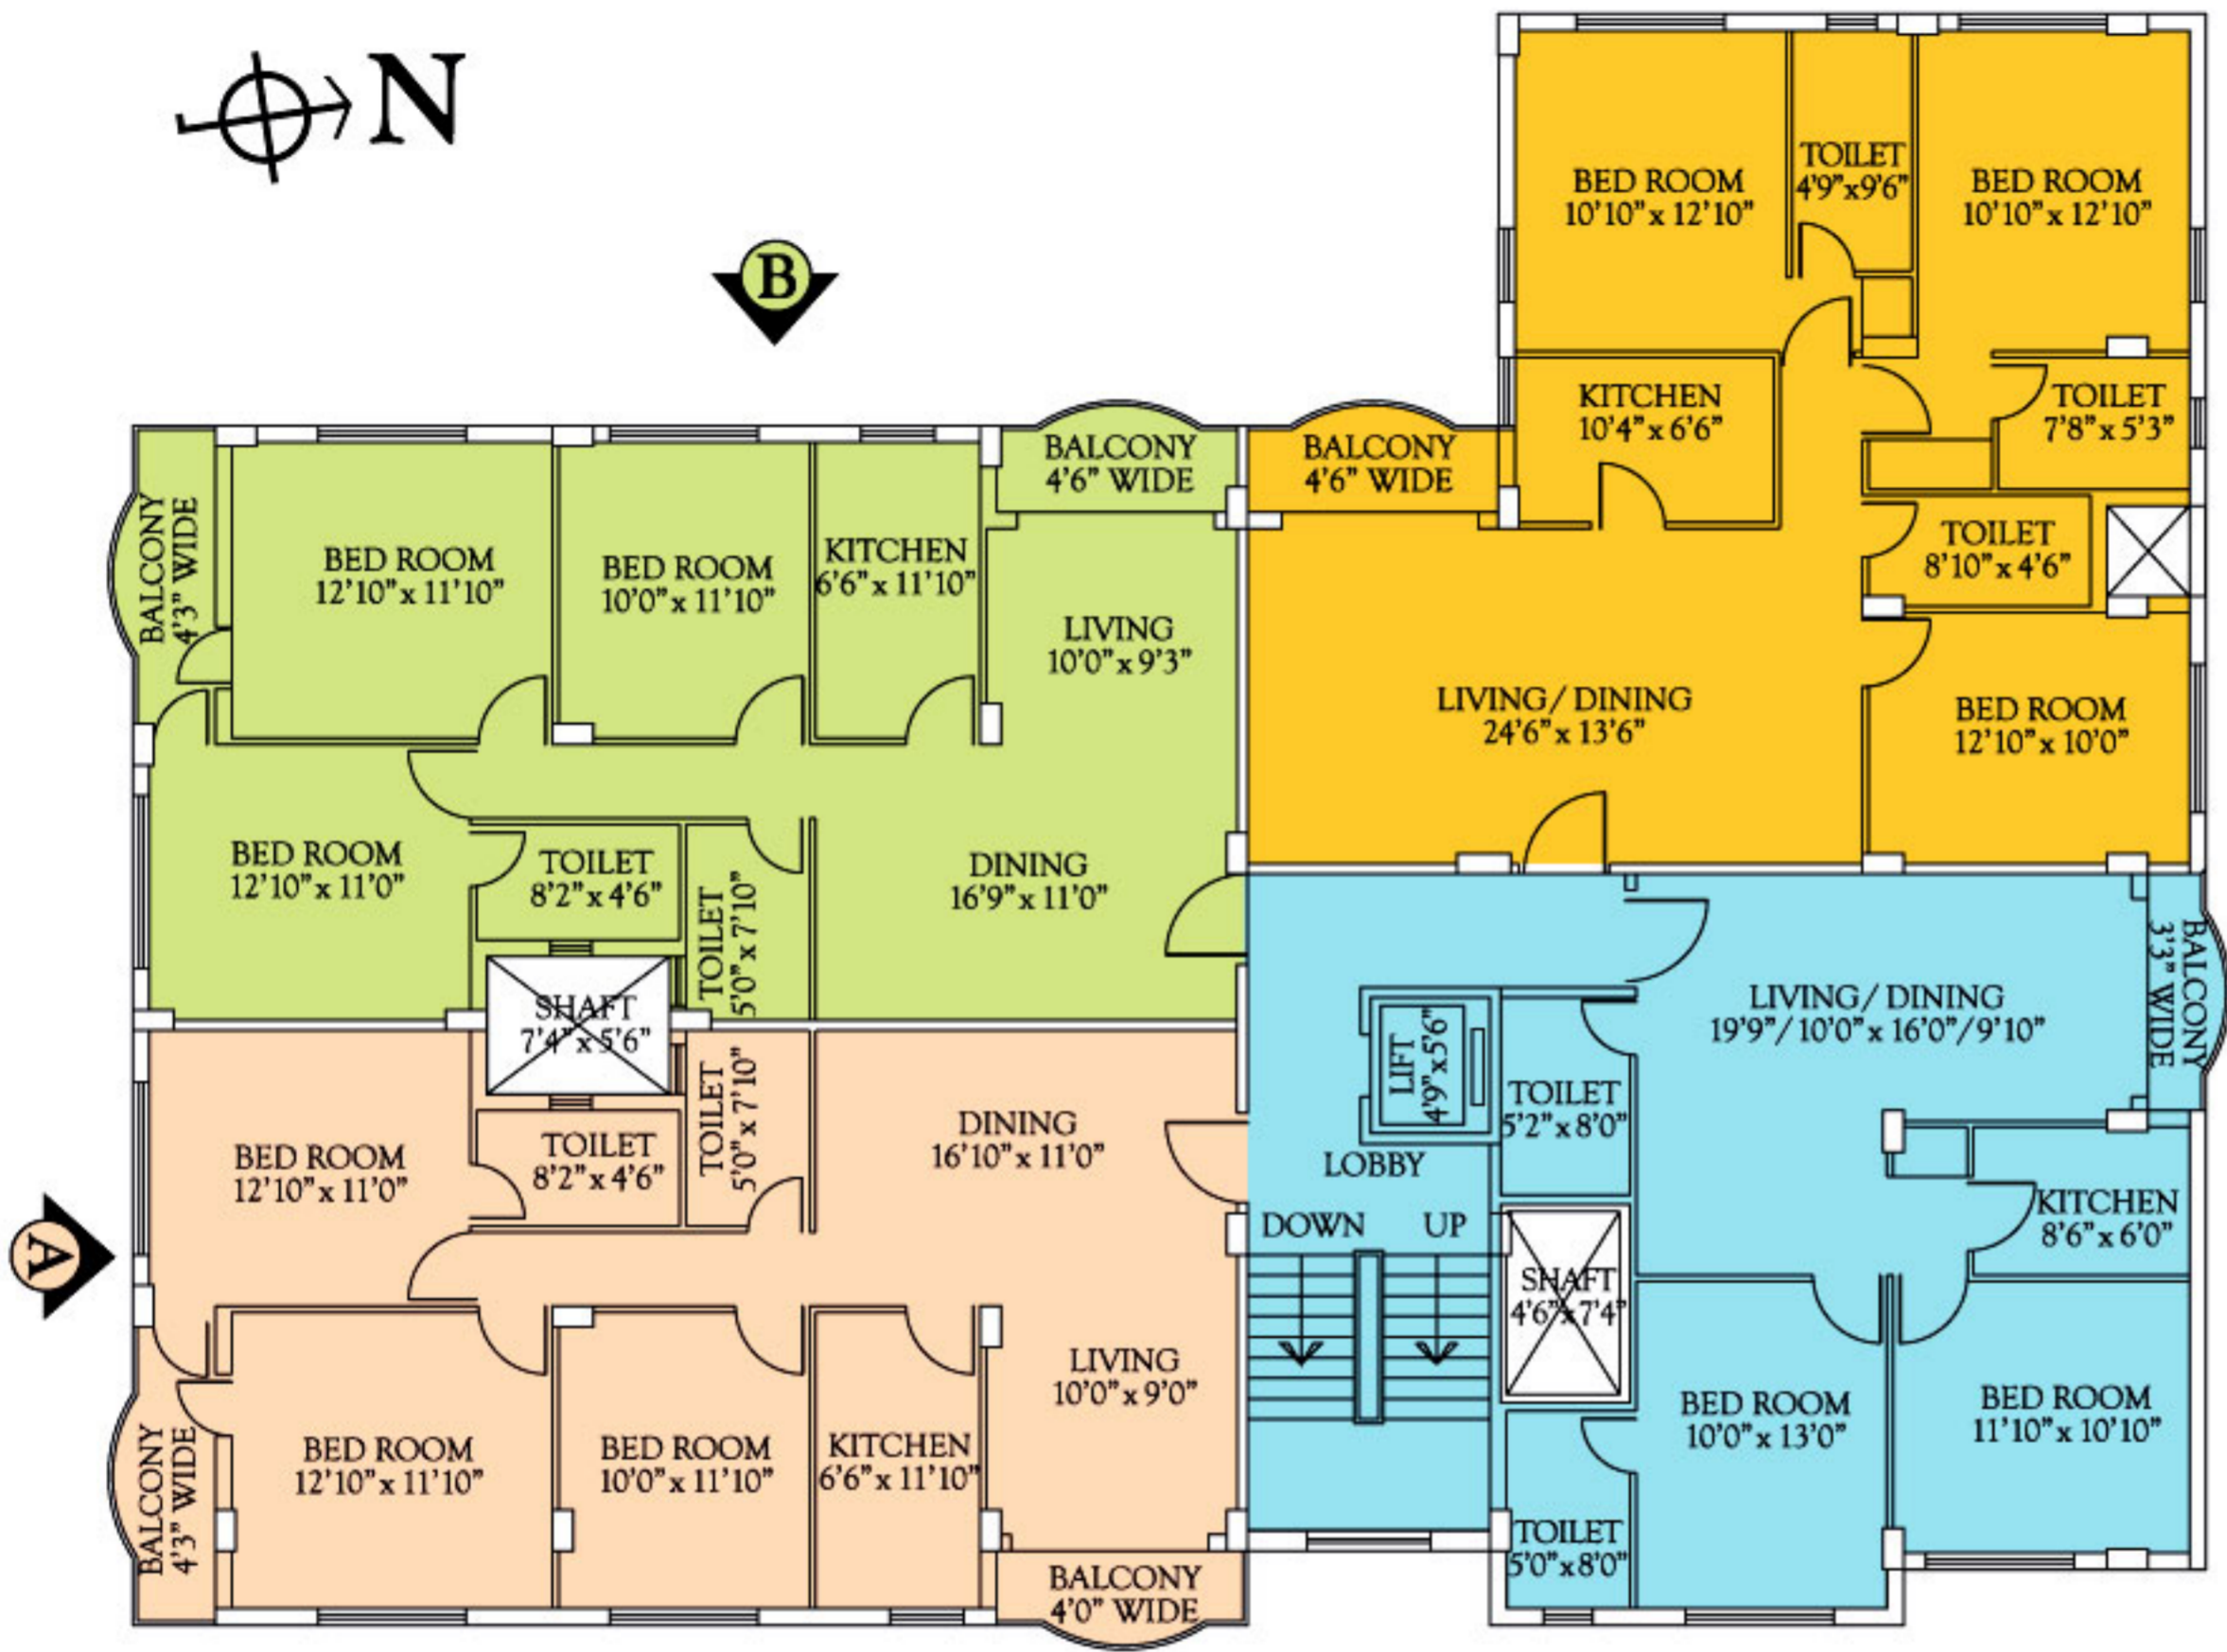

Floor Plan : Block VII

Flat	Built-up Area	Bedrooms	Total Saleable Area
A	1052	3	1366
B	1048	3	1361
C	1135	3	1475
D	775	2	1006

Master Plan