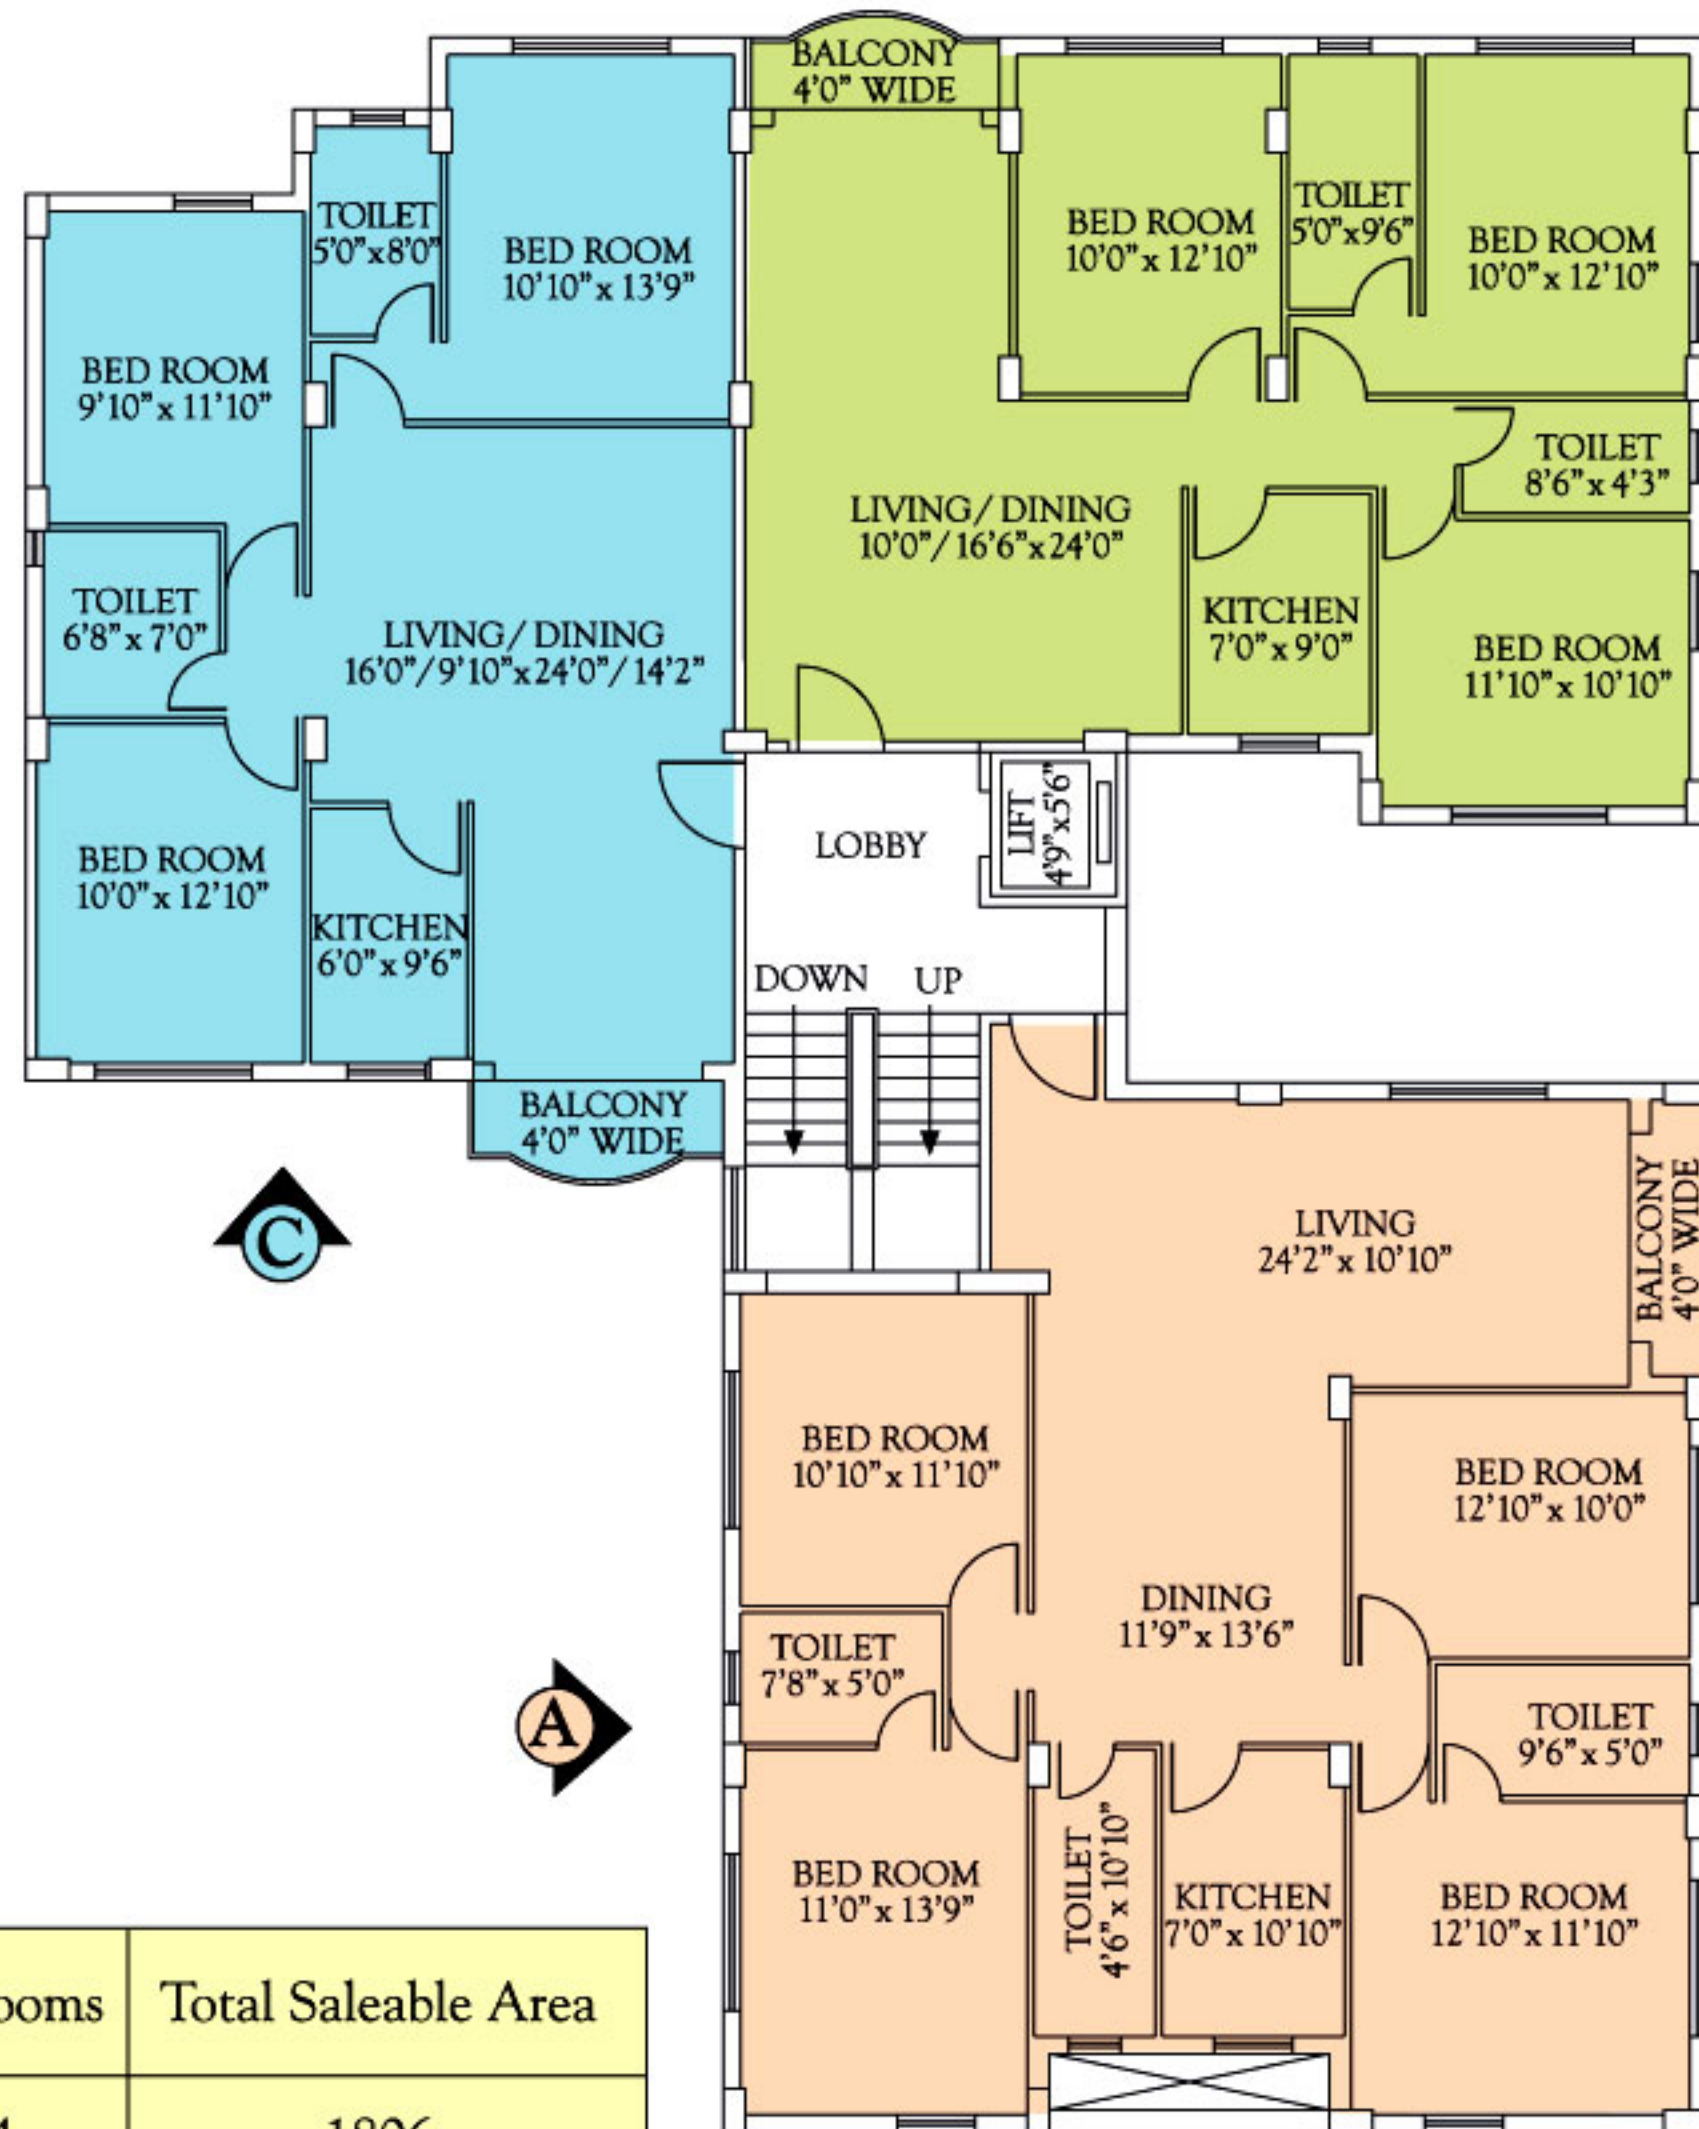

Floor Plan : Block IV

Flat	Built-up Area	Bedrooms	Total Saleable Area
A	1391	4	1806
B	1026	3	1332
C	1026	3	1332