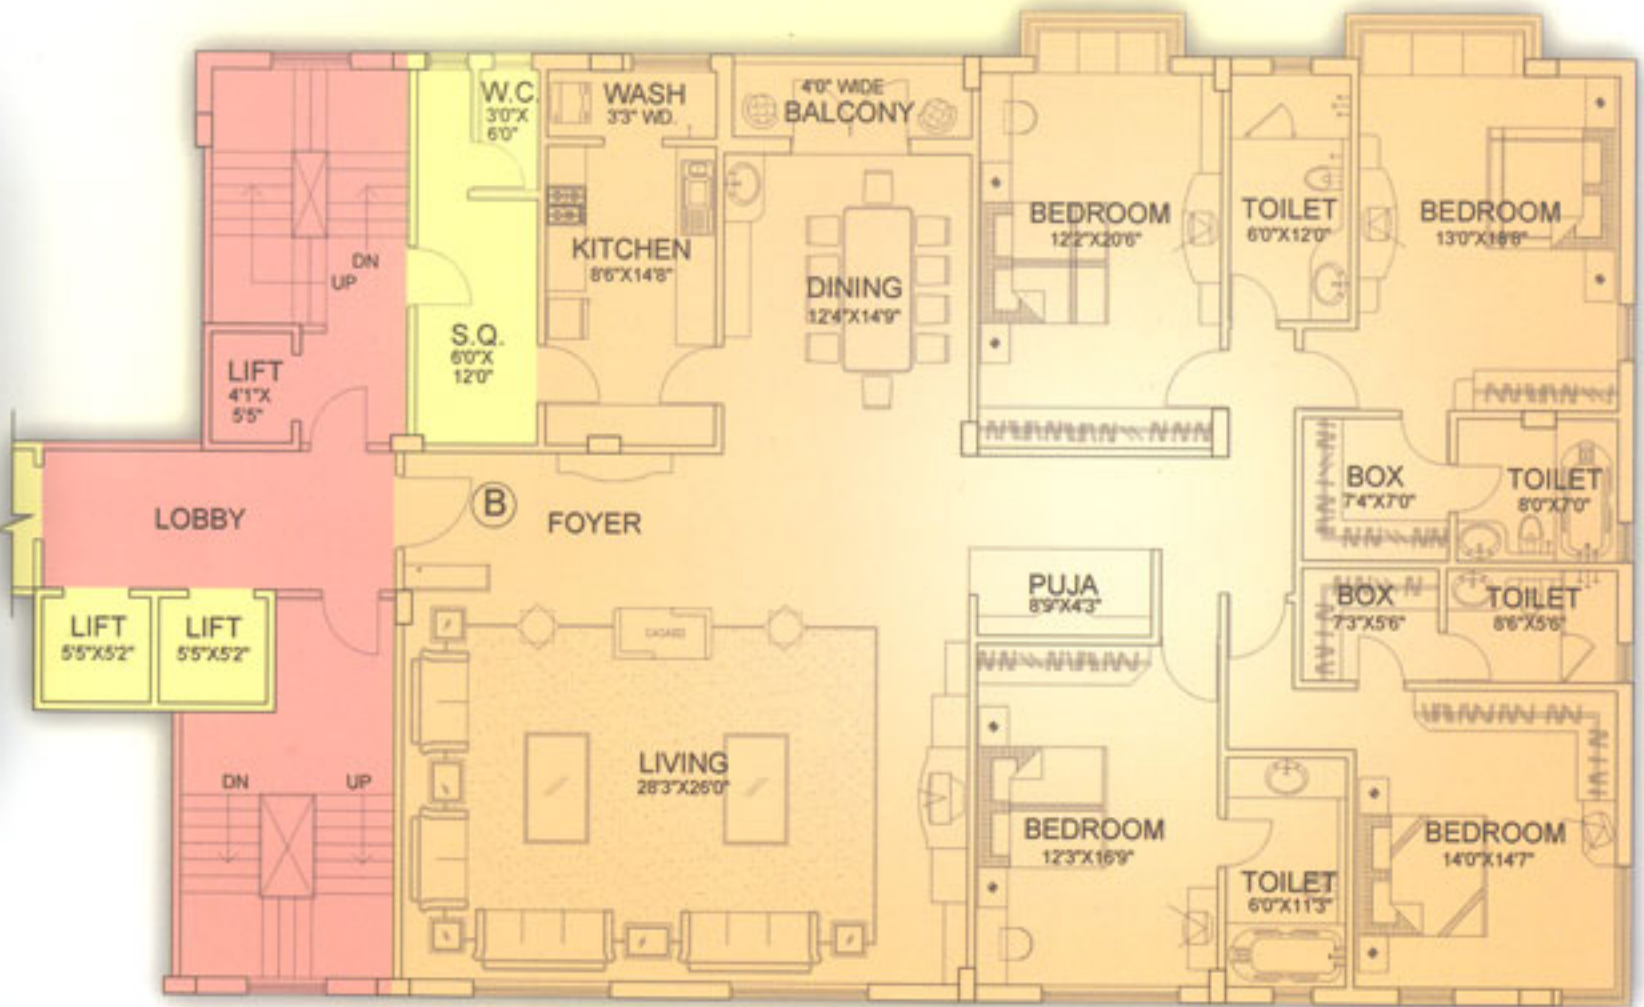

KEY PLAN 

3860 SQ. FT.

TYPICAL FLOOR PLAN
FLAT-B
(1ST TO 4TH FLOOR)